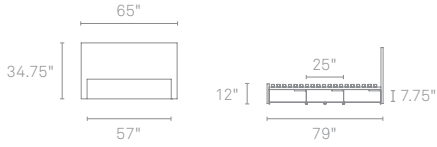

<b>MODU-LICIOUS FULL</b>		
MD1-BDFULL-MA	<b>MAPLE</b>	<b>\$1699</b>
MD1-BDFULL-GO	<b>GRAPHITE-ON-OAK</b>	<b>\$1699</b>
MD1-BDFULL-WL	<b>WALNUT</b>	<b>\$1899</b>

Twin size pictured

To place an order, or find a Blu Dot retailer near you, visit [www.bludot.com](http://www.bludot.com) or contact us by phone at 612.782.1844 or by fax 612.782.1845. To inquire about trade discounts or becoming a Blu Dot retailer, please email [sales@bludot.com](mailto:sales@bludot.com) or phone at 612.782.1844. For further product information and all other inquiries, please email [service@bludot.com](mailto:service@bludot.com) or call 612.782.1844.