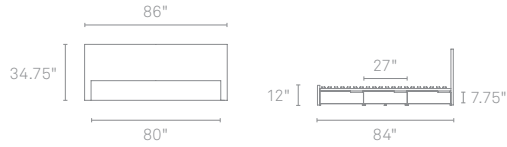

MODU-LICIOUS KING		
MD1-BDKING-MA	MAPLE	\$2249
MD1-BDKING-GO	GRAPHITE-ON-OAK	\$2249
MD1-BDKING-WL	WALNUT	\$2499

Queen size pictured, Bedside Table sold separately

To place an order, or find a Blu Dot retailer near you, visit www.bludot.com or contact us by phone at 612.782.1844 or by fax 612.782.1845. To inquire about trade discounts or becoming a Blu Dot retailer, please email sales@bludot.com or phone at 612.782.1844. For further product information and all other inquiries, please email service@bludot.com or call 612.782.1844.