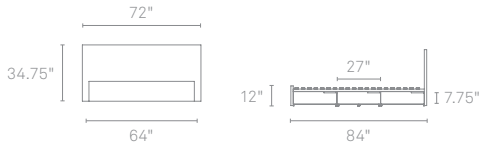

MODU-LICIOUS QUEEN

MD1-BDQUEE-MA	MAPLE	\$1999
MD1-BDQUEE-GO	GRAPHITE-ON-OAK	\$1999
MD1-BDQUEE-WL	WALNUT	\$2249

Queen size pictured, Bedside Table sold separately

MAPLE

GRAPHITE-ON-OAK

WALNUT

WHITE

GREY BLUE