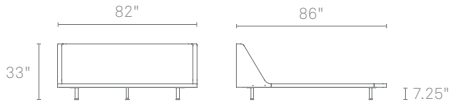

# NOOK KING

What do you get when a curved, upholstered headboard flows into a slim, padded frame? One seriously good-looking bed. It's enough to make you want to leave the lights on. Available in chalk, dark roast, and guacamole in twin, full, queen, and king sizes.

<b>NOOK KING</b>	<b>CHALK</b>	<b>\$1599</b>
NO1-BDKING-GY	<b>DARK ROAST</b>	<b>\$1599</b>
NO1-BDKING-BR	<b>GUACAMOLE</b>	<b>\$1599</b>
NO1-BDKING-GR		

Queen size pictured

CHALK

DARK ROAST

GUACAMOLE

To place an order, or find a Blu Dot retailer near you, visit [www.bludot.com](http://www.bludot.com) or contact us by phone at 612.782.1844 or by fax 612.782.1845. To inquire about trade discounts or becoming a Blu Dot retailer, please email [sales@bludot.com](mailto:sales@bludot.com) or phone at 612.782.1844. For further product information and all other inquiries, please email [service@bludot.com](mailto:service@bludot.com) or call 612.782.1844.