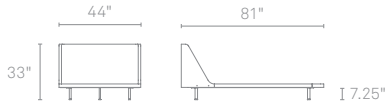

NOOK TWIN

What do you get when a curved, upholstered headboard flows into a slim, padded frame? One seriously good-looking bed. It's enough to make you want to leave the lights on. Available in chalk, dark roast, and guacamole in twin, full, queen, and king sizes.

NOOK TWIN	CHALK	\$1199
NO1-BDTWIN-GY	DARK ROAST	\$1199
NO1-BDTWIN-BR	GUACAMOLE	\$1199
NO1-BDTWIN-GR		

Twin size pictured

CHALK

DARK ROAST

GUACAMOLE

To place an order, or find a Blu Dot retailer near you, visit www.bludot.com or contact us by phone at 612.782.1844 or by fax 612.782.1845. To inquire about trade discounts or becoming a Blu Dot retailer, please email sales@bludot.com or phone at 612.782.1844. For further product information and all other inquiries, please email service@bludot.com or call 612.782.1844.