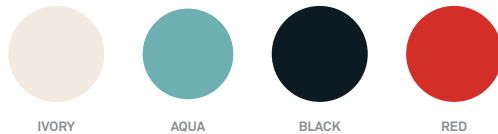

To place an order, or find a Blu Dot retailer near you, visit www.bludot.com or contact us by phone at 612.782.1844 or by fax 612.782.1845. To inquire about trade discounts or becoming a Blu Dot retailer, please email sales@bludot.com or phone at 612.782.1844. For further product information and all other inquiries, please email service@bludot.com or call 612.782.1844.