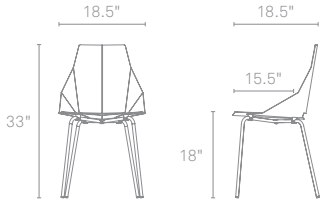

REAL GOOD CHAIR

Thin is in. Powder-coated steel ships flat and folds along laser-cut lines to create a dynamic and comfortable chair. As skinny as a supermodel, yet far more sturdy. Available in two glossy tone-on-tone colors, and satin black or glossy red.