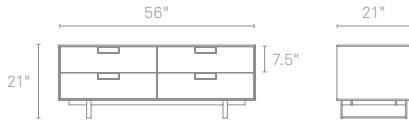

**SERIES 11 4 DRAWER SMALL CONSOLE**

An elegant and refined approach, with thin edges and thoughtful proportions. Subtle and inventive door pulls, with drawers that close smoothly with contrasting FLW red interior. Pieces for almost every room in the house—bedroom, dining room, living room, TV room, and office. Rift-sawn white oak or graphite-on-oak with an alloy-plated stainless steel base. Series Eleven. When ten just isn't quite enough.

|                                         |                     |        |
|-----------------------------------------|---------------------|--------|
| <b>SERIES 11 4 DRAWER SMALL CONSOLE</b> |                     |        |
| SE1-SC4DRW-WO                           | RIFT-SAWN WHITE OAK | \$1599 |
| SE1-SC4DRW-GO                           | GRAPHITE-ON-OAK     | \$1599 |