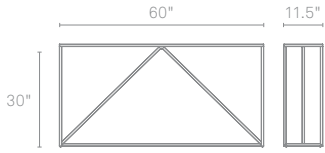

## STRUT CONSOLE TABLE

Structure and design are one with the Strut. A proud stance for any gathering. Offered in two sizes of coffee tables as well as a console and a side table. Choose ivory or robin's egg blue for a subtler impact; or dark olive or watermelon for more punch. Powder-coated steel frame base, and a durable polyurethane finish over MDF for the top.