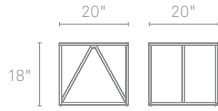

STRUT SIDE TABLE

Structure and design are one with the Strut. A proud stance for any gathering. Offered in two sizes of coffee tables as well as a console and a side table. Choose ivory or robin's egg blue for a subtler impact; or dark olive or watermelon for more punch. Powder-coated steel frame base, and a durable polyurethane finish over MDF for the top.