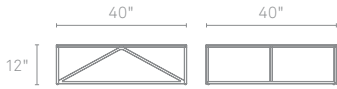

STRUT SQUARE COFFEE TABLE

Structure and design are one with the Strut. A proud stance for any gathering. Offered in two sizes of coffee tables as well as a console and a side table. Choose ivory or robin's egg blue for a subtler impact; or dark olive or watermelon for more punch. Powder-coated steel frame base, and a durable polyurethane finish over MDF for the top.