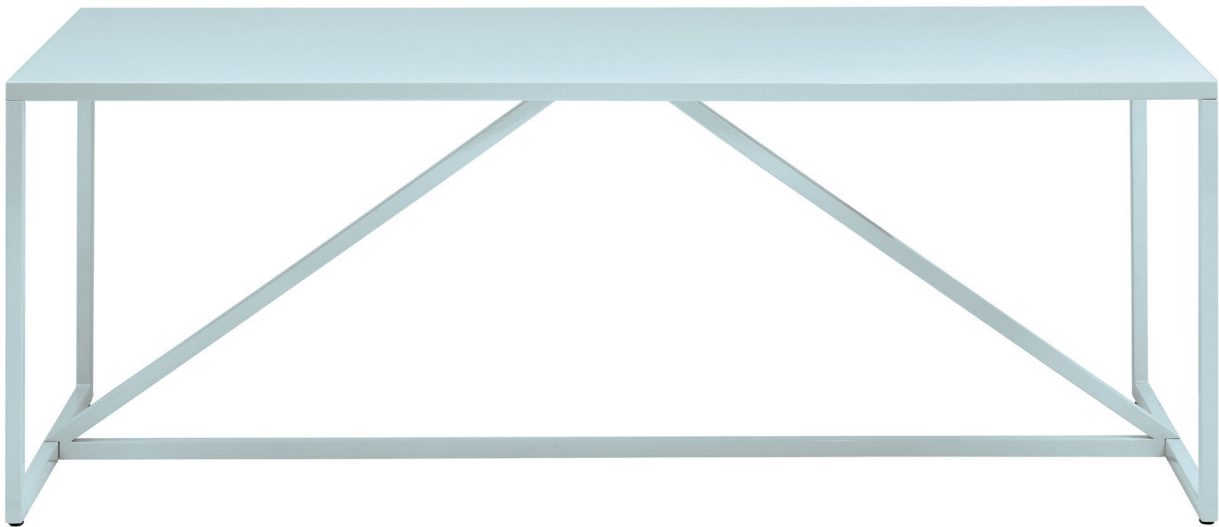

STRUT LARGE TABLE

Structure and design are one with the Strut. A proud stance for any gathering. Conferencing for ten, dining for eight, or a power desk for one. Choose ivory or robin's egg blue for a subtler impact, or dark olive, watermelon, or slate for more punch. Powder-coated steel frame with a durable polyurethane finish over MDF for the top.

STRUT LARGE TABLE		
SR1-75TBPk-IV	IVORY	\$1099
SR1-75TBPk-BL	ROBIN'S EGG BLUE	\$1099
SR1-75TBPk-DO	DARK OLIVE	\$1099
SR1-75TBPk-WM	WATERMELON	\$1099
SR1-75TBPk-SL	SLATE	\$1099

To place an order, or find a Blu Dot retailer near you, visit www.bludot.com or contact us by phone at 612.782.1844 or by fax 612.782.1845. To inquire about trade discounts or becoming a Blu Dot retailer, please email sales@bludot.com or phone at 612.782.1844. For further product information and all other inquiries, please email service@bludot.com or call 612.782.1844.