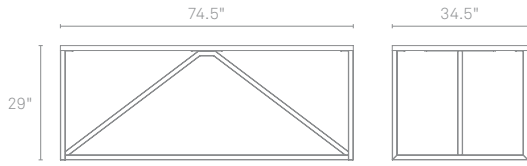

STRUT LARGE TABLE

Structure and design are one with the Strut. A proud stance for any gathering. Conferencing for ten, dining for eight, or a power desk for one. Choose ivory or robin's egg blue for a subtler impact, or dark olive, watermelon, or slate for more punch. Powder-coated steel frame with a durable polyurethane finish over MDF for the top.