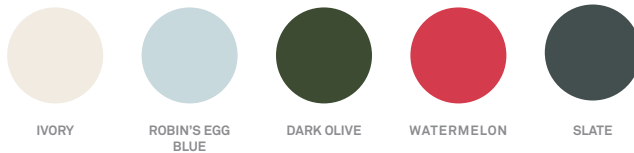

STRUT LARGE TABLE

Structure and design are one with the Strut. A proud stance for any gathering. Conferencing for ten, dining for eight, or a power desk for one. Choose ivory or robin's egg blue for a subtler impact, or dark olive, watermelon, or slate for more punch. Powder-coated steel frame with a durable polyurethane finish over MDF for the top.

STRUT LARGE TABLE		
SR1-75TBPk-IV	IVORY	\$1099
SR1-75TBPk-BL	ROBIN'S EGG BLUE	\$1099
SR1-75TBPk-DO	DARK OLIVE	\$1099
SR1-75TBPk-WM	WATERMELON	\$1099
SR1-75TBPk-SL	SLATE	\$1099

To place an order, or find a Blu Dot retailer near you, visit www.bludot.com or contact us by phone at 612.782.1844 or by fax 612.782.1845. To inquire about trade discounts or becoming a Blu Dot retailer, please email sales@bludot.com or phone at 612.782.1844. For further product information and all other inquiries, please email service@bludot.com or call 612.782.1844.