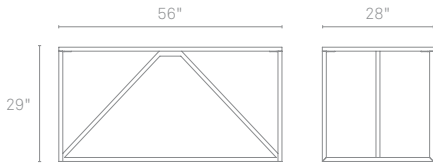

STRUT MEDIUM TABLE

Welcome a new size for an old favorite. The Strut Medium seats four, making it just right for smaller dining rooms or a student desk. In ivory, robin's egg blue, dark olive, watermelon, or slate. Powder-coated steel frame with a hard-wearing polyurethane finished MDF top.