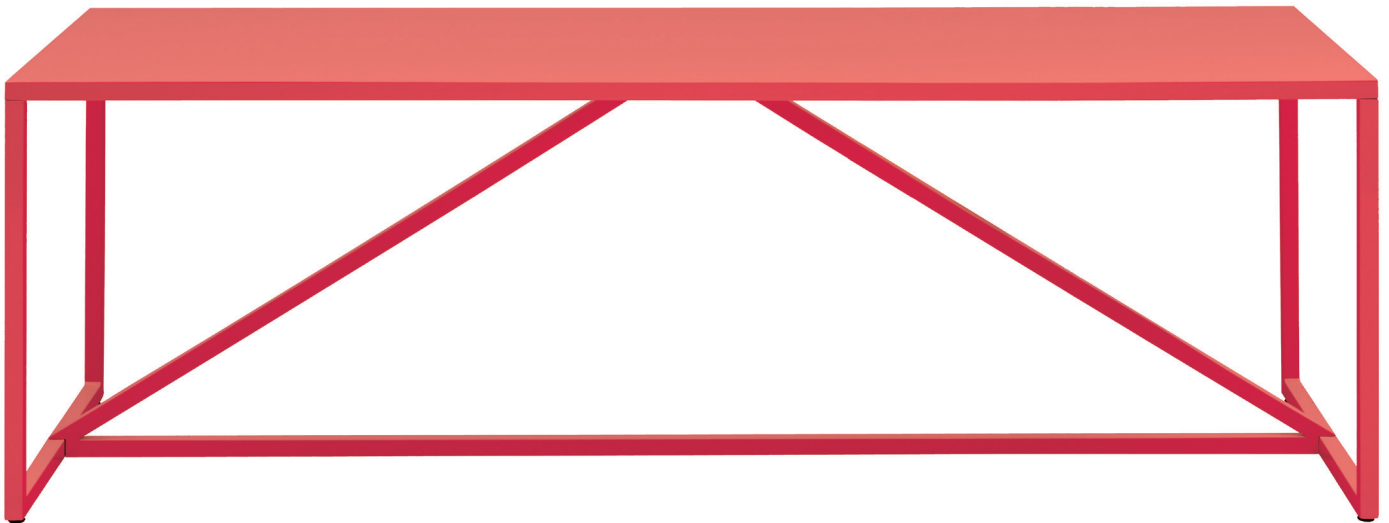

# STRUT X-LARGE TABLE

Structure and design are one with the Strut. A proud stance for any gathering. Conferencing for ten, dining for eight, or a power desk for one. Choose ivory or robin's egg blue for a subtler impact, or dark olive, watermelon, or slate for more punch. Powder-coated steel frame with a durable polyurethane finish over MDF for the top.

### STRUT X-LARGE TABLE

SR1-90TBPk-IV	IVORY	\$1299
SR1-90TBPk-BL	ROBIN'S EGG BLUE	\$1299
SR1-90TBPk-DO	DARK OLIVE	\$1299
SR1-90TBPk-WM	WATERMELON	\$1299
SR1-90TBPk-SL	SLATE	\$1299

IVORY

ROBIN'S EGG  
BLUE