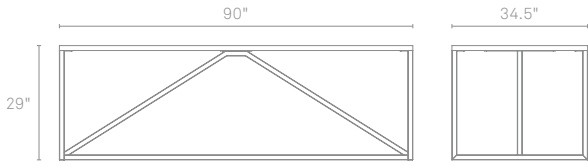

# STRUT X-LARGE TABLE

Structure and design are one with the Strut. A proud stance for any gathering. Conferencing for ten, dining for eight, or a power desk for one. Choose ivory or robin's egg blue for a subtler impact, or dark olive, watermelon, or slate for more punch. Powder-coated steel frame with a durable polyurethane finish over MDF for the top.

### STRUT X-LARGE TABLE

SR1-90TBPk-IV	IVORY	\$1299
SR1-90TBPk-BL	ROBIN'S EGG BLUE	\$1299
SR1-90TBPk-DO	DARK OLIVE	\$1299
SR1-90TBPk-WM	WATERMELON	\$1299
SR1-90TBPk-SL	SLATE	\$1299

IVORY

ROBIN'S EGG  
BLUE