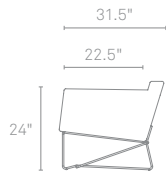

SWEPT

An understated stitch traces the lean silhouette of this finely tailored sofa. Gently flared arms hover over a barely-there stainless steel base. Available in contract-grade slate grey or white leather alternative upholstery.

SWEPT SOFA
SW1-MDSOFA-GY
SW1-MDSOFA-WH

SLATE GREY
WHITE

\$1799
\$1799

pictured with Bolster and Lumbar Pillows, sold separately

SLATE GREY

WHITE

To place an order, or find a Blu Dot retailer near you, visit www.bludot.com or contact us by phone at 612.782.1844 or by fax 612.782.1845. To inquire about trade discounts or becoming a Blu Dot retailer, please email sales@bludot.com or phone at 612.782.1844. For further product information and all other inquiries, please email service@bludot.com or call 612.782.1844.