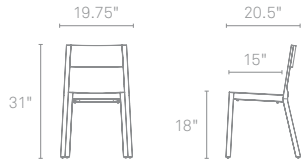

TIMBER CHAIR

Solid wood and a subtle line come together in a chair that's drop-dead-gorgeous in its simplicity. If you know any Shakers, invite them over for dinner and they'll feel right at home. Available in natural beech or graphite stain. Stackable.