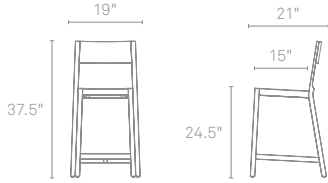

TIMBER COUNTERSTOOL

Solid wood and a subtle line come together in a chair that's drop-dead-gorgeous in its simplicity. If you know any Shakers, invite them over for dinner and they'll feel right at home. Available in natural beech or graphite stain.