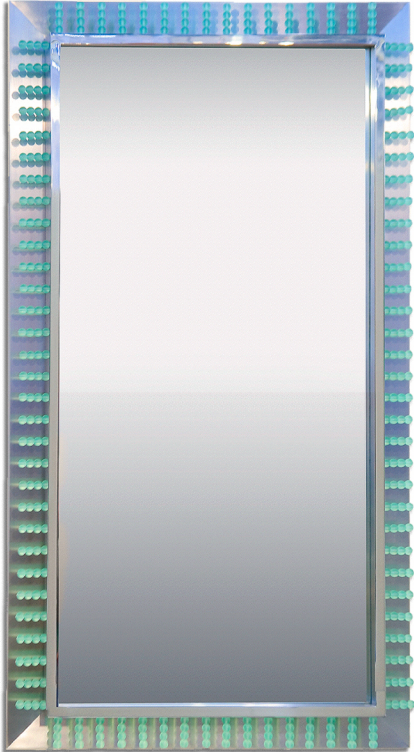

GARY HUTTON

New “Bead” Mirror

29 W x 53 H

shown in brushed stainless

mirror with custom resin beads
frame available in patinated bronze
or brushed stainless

1-800-457-0756