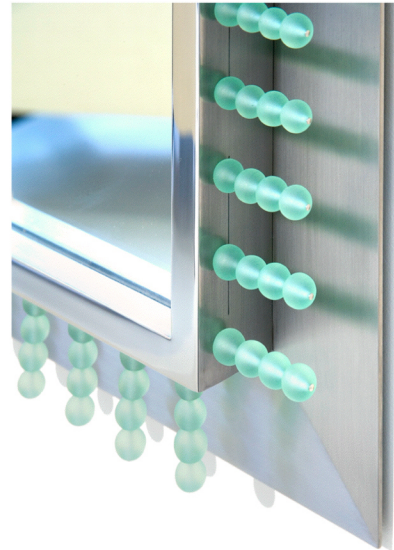

GARY HUTTON

New “Bead” Mirror

29 W x 53 H

shown in brushed stainless

mirror with custom resin beads
frame available in patinated bronze
or brushed stainless

1-800-457-0756