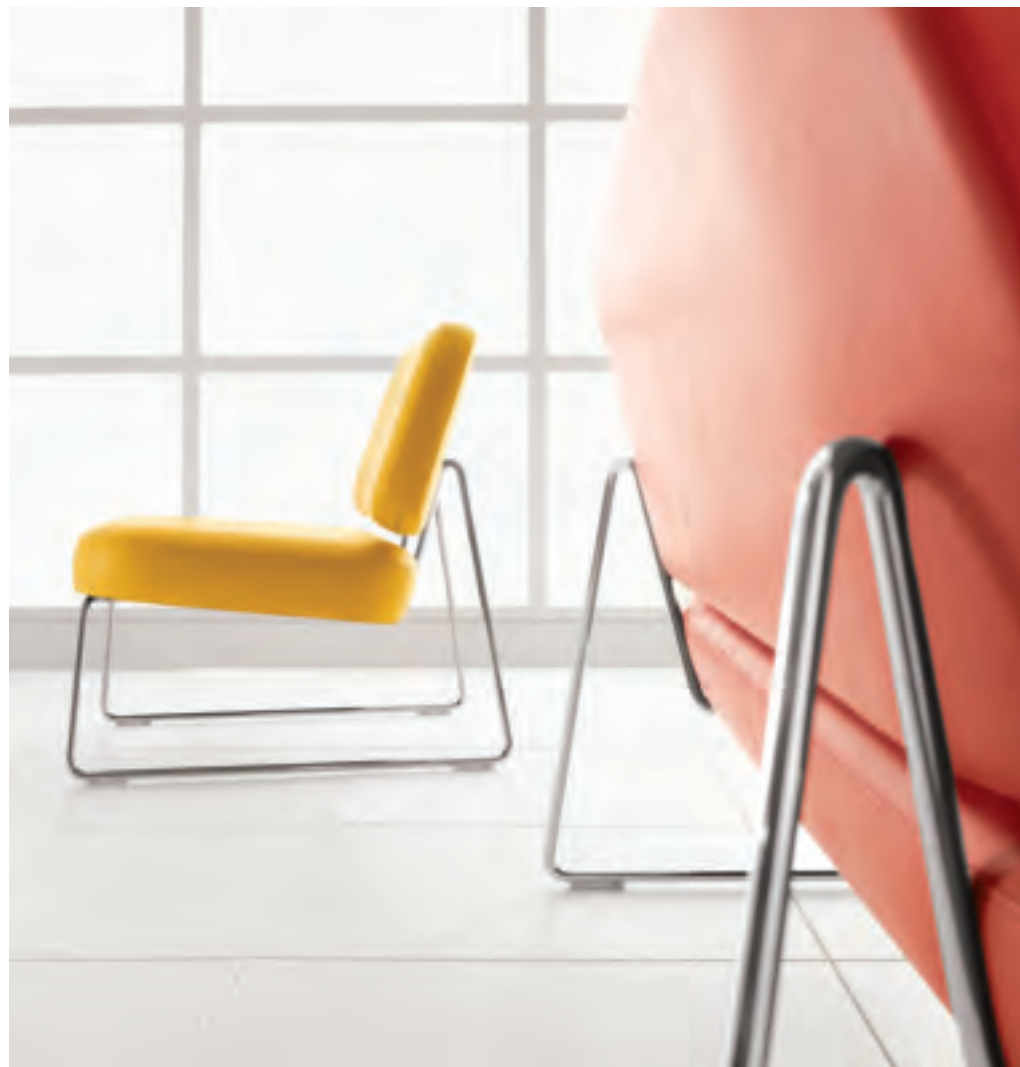

DAVIS®

P O L A R  
L O U N G E  
S E R I E S

Designed by Wolfgang C.R. Mezger

T H E

POLAR...simple design, small scale, perfect for today's lounge

The statement "less is more" is a perfect description of the Polar Lounge Series. A simplistic design, deriving from only a seat, a back, and bent rod frames, makes a trend setting statement in any lounge environment.

The bent rod frame that forms the two legs on all seating units have a unique connection that is not visible. It appears that the seat and back are floating on the frame.

Sleek, yet extremely comfortable...Polar offers a perfect scale for today's small office footprint.