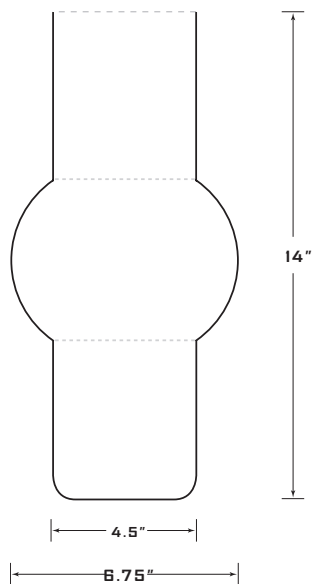

MATERIALS

hand-blown glass

LEAD TIME

Varies by quantity and color.

Some colors stocked, call for details.

DIMENSIONS

14"H x 6.75"W

BOA VASE IN AMBER