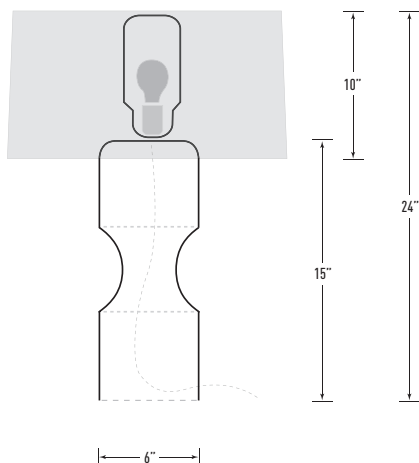

MATERIALS

- incandescent 120v bulb, up to 100 watts, not included
- lamp shade available in crème linen, rough linen or black linen

LEAD TIME

varies by quantity and color.
some colors stocked, call for details.

DIMENSIONS

24"H x 18"W overall
base 6" diameter

CONSTRUCTOR LAMP IN GRAY, SMOOTH LINEN SHADE

GRAY

CRIMSON

AMBER

CHOCOLATE

CLIENT INFO