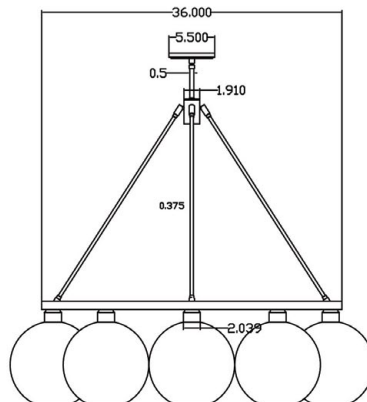

#### DIMENSIONS

ring diameter: 36", height customizable

#### LAMPING

120v Solitaire ~ 5 x 40W (200W total)

120v Pharos ~ 6 x 75W (450W total)

Other shapes/bulb configurations vary

SOLA 36" IN POLISHED FINISH & SOLITAIRE GLASS IN GRAY

CEILING CANOPY WITH HANG  
STRAIGHT COUPLING