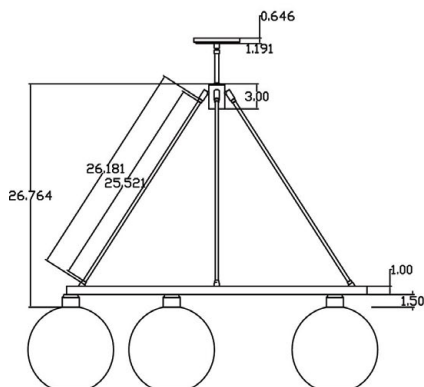

#### DIMENSIONS

ring diameter: 36", height customizable

#### LAMPING

120v Solitaire ~ 5 x 40W (200W total)

120v Pharos ~ 6 x 75W (450W total)

Other shapes/bulb configurations vary

SOLA 36" IN POLISHED FINISH & SOLITAIRE GLASS IN GRAY

CEILING CANOPY WITH HANG  
STRAIGHT COUPLING