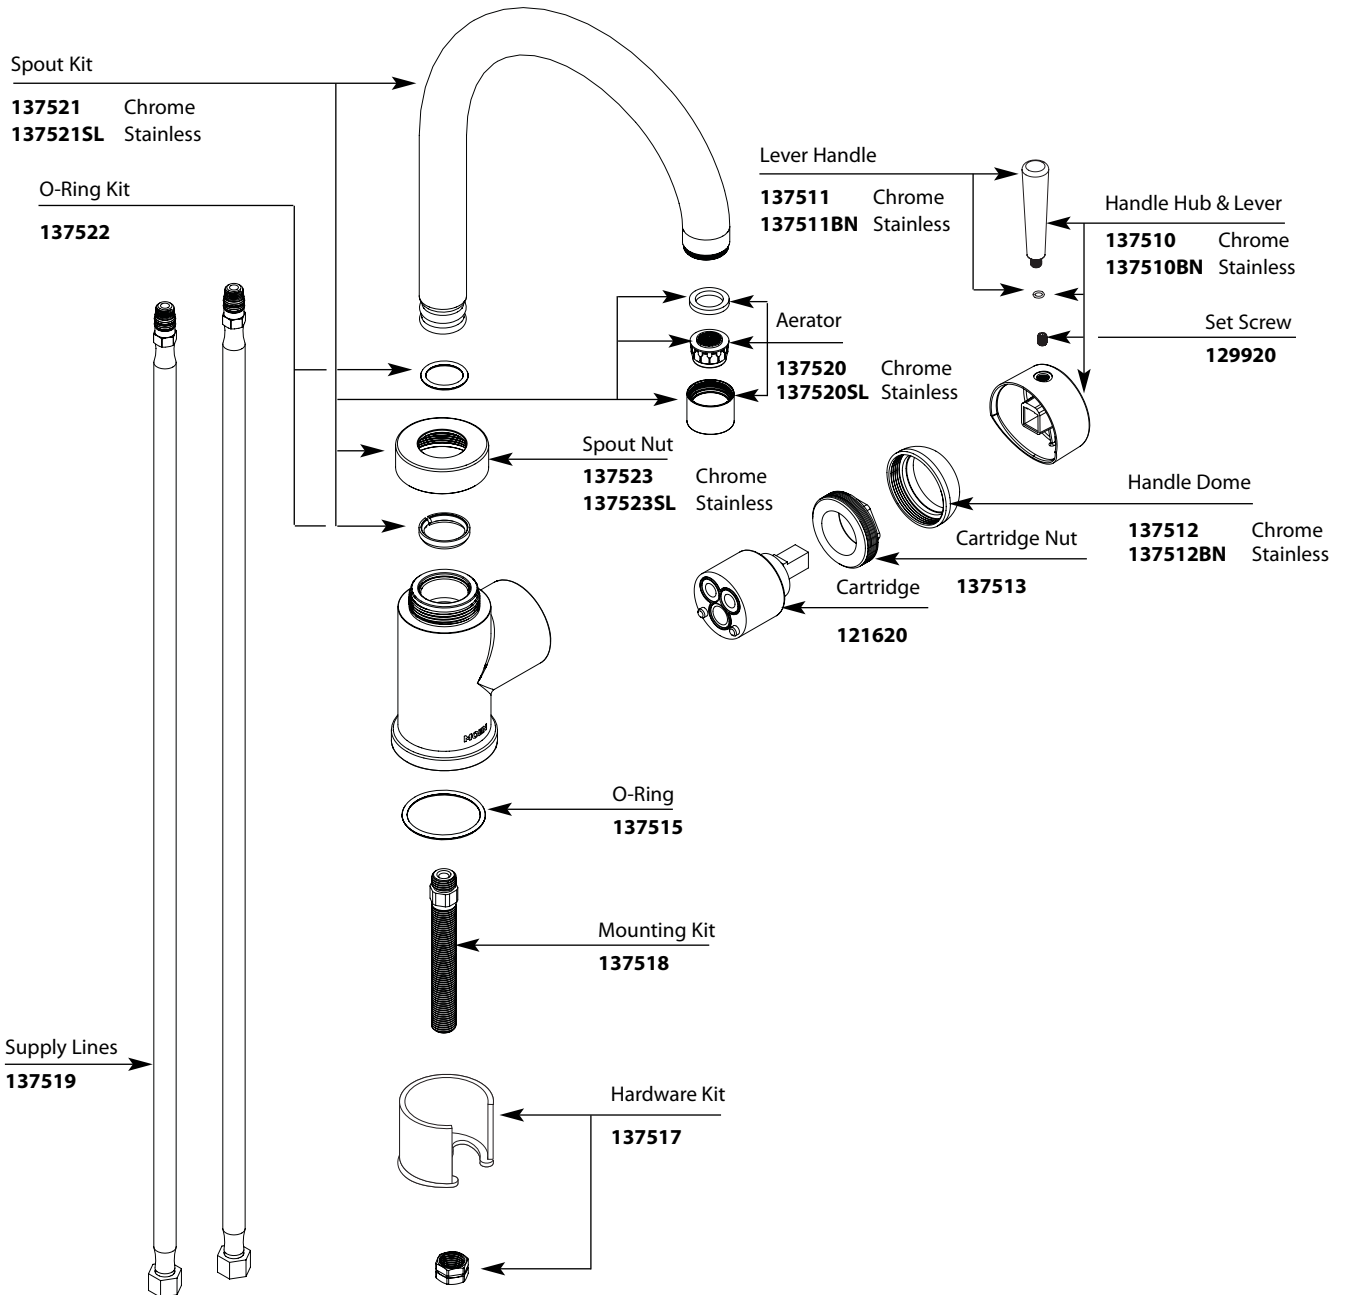

Buy it for looks. Buy it for life.®

■ Order by Part Number

Illustrated Parts

LEVEL™	
Single-Handle Kitchen Faucet	
MODELS	FINISH
7100	Chrome
7100SL	Stainless

TO ORDER PARTS CALL: 1-800-465-6130

www.moen.com