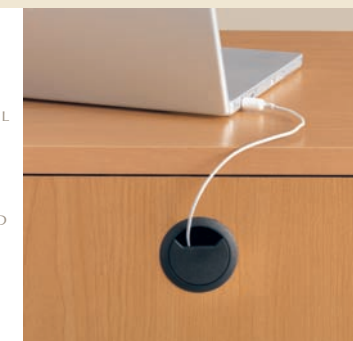

MANAGE WIRES
ROUTE POWER AND DATA CABLES AWAY FROM DESKTOPS FOR CLUTTER FREE WORKSURFACES. GROMMETS ARE STANDARD IN BACK PANELS OF RETURNS, BRIDGES, CREDENZAS, AND HUTCH UNITS.