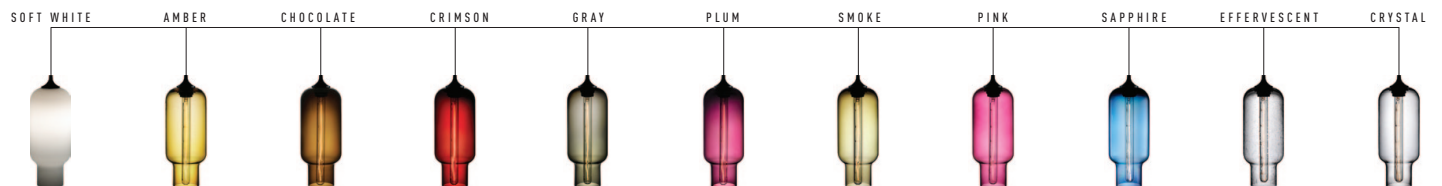

9-PACK CANOPY WITH HEIGHT ADJUSTING TENSION GRIPS

CLIENT INFO			
CLIENT	PROJECT	ROOM	PLACEMENT
PREPARED BY	COMPANY	PHONE	EMAIL
APPROVED BY			DATE