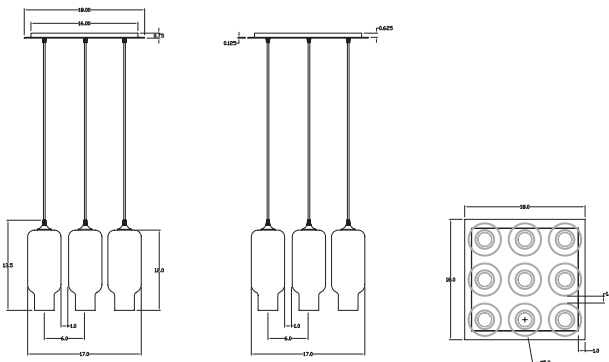

9 - PACK CANOPY

CODE CP-PACK-9-[add metal finish code]	DESIGNER Jeremy Pyles	DATE 2008	SERIES Pack Series

Less is more. But sometimes having more isn't so bad either.

The PACK CANOPY boasts tightly grouped bouquets of our best-selling Pharos pendants. The color of Pharos glass and drop length are up to you, making each installation completely unique.

1. CHOOSE THE CANOPY metal FINISH

Brushed Stainless (BS), Polished Stainless (PS), Architectural Bronze (AB), Antique Brass (AN), Matte Black (MB) or White (WH)

2. CHOOSE THE GLASS COLOR

The Pharos pendant is available in many different colors to suit your project palette.

3. INSTALL

Hang them all at the same length for a uniform effect, or staggered to create a cascade of shape and light.

LEAD TIME

Allow approximately 4 - 6 weeks for production. Call for details.

DIMENSIONS

18 x 18 x .75"