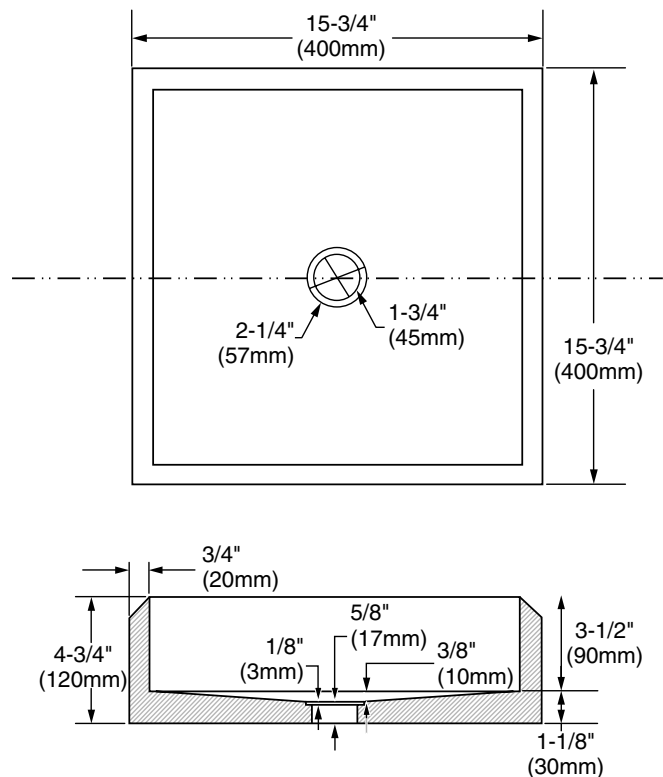

Nominal Dimensions:

15-3/4" x 15-3/4" x 4-3/4"
(400 x 400 x 120mm)

Stone Products

To Be Specified

- Faucet:
- Faucet Finish:
- Supplies:
- 1-1/4" Trap:
- Nipple:

NOTES:

- ★ DIMENSIONS SHOWN FOR LOCATION OF SUPPLIES AND "P" TRAP ARE SUGGESTED.
- ▲ FOR COUNTERTOP CUTOUT, REFER TO INSTALLATION INSTRUCTIONS SUPPLIED WITH LAVATORY. FITTINGS NOT INCLUDED AND MUST BE ORDERED SEPARATELY.

IMPORTANT: Dimensions of fixtures are nominal and may vary within the range of tolerances established by ANSI Standard A112.19.2M. These measurements are subject to change or cancellation. No responsibility is assumed for use of superseded or voided pages.