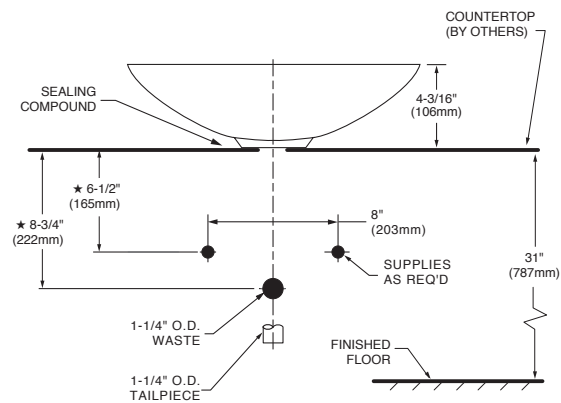

### Nominal Dimensions:

18-7/8" x 10-7/8" (479 x 276mm)  
4-1/2" (114mm) height above counter

### Bowl Inside Dimensions:

18-1/2" x 10-1/2" (470 x 276mm)  
4" (101mm) depth

Fixture Dimensions conform to ANSI Standard  
A112.19.2M

### NOTES:

- ★ DIMENSIONS SHOWN FOR LOCATION OF SUPPLIES AND "P" TRAP ARE SUGGESTED.
- ▲ FOR COUNTERTOP CUTOUT, REFER TO INSTALLATION INSTRUCTIONS SUPPLIED WITH LAVATORY. FITTINGS NOT INCLUDED AND MUST BE ORDERED SEPARATELY.

IMPORTANT: Dimensions of fixtures are nominal and may vary within the range of tolerances established by ANSI Standard A112.19.2M. These measurements are subject to change or cancellation. No responsibility is assumed for use of superseded or voided pages.