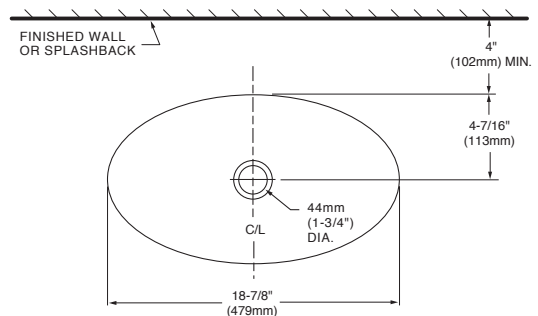

### Nominal Dimensions:

18-7/8" x 10-7/8" (479 x 276mm)  
4-1/2" (114mm) height above counter

### Bowl Inside Dimensions:

18-1/2" x 10-1/2" (470 x 276mm)  
4" (101mm) depth

Fixture Dimensions conform to ANSI Standard  
A112.19.2M

### NOTES:

- ★ DIMENSIONS SHOWN FOR LOCATION OF SUPPLIES AND "P" TRAP ARE SUGGESTED.
- ▲ FOR COUNTERTOP CUTOUT, REFER TO INSTALLATION INSTRUCTIONS SUPPLIED WITH LAVATORY. FITTINGS NOT INCLUDED AND MUST BE ORDERED SEPARATELY.

IMPORTANT: Dimensions of fixtures are nominal and may vary within the range of tolerances established by ANSI Standard A112.19.2M. These measurements are subject to change or cancellation. No responsibility is assumed for use of superseded or voided pages.