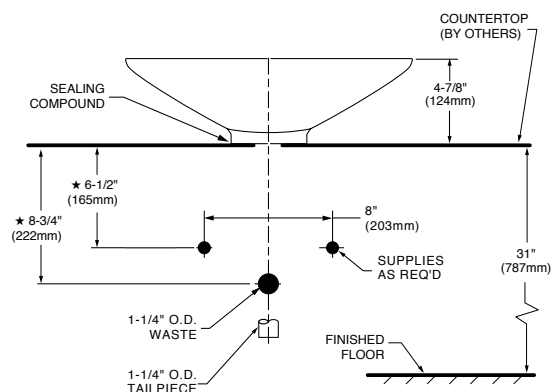

Nominal Dimensions:

17-1/2" (445mm) diameter
5-3/4" (146mm) height above counter

Bowl Inside Dimensions:

15" (381mm) diameter
4" (102mm) depth

Fixture Dimensions conform to ANSI Standard A112.19.2M

To Be Specified

- Color:
- Faucet:
- Faucet Finish:
- Supplies:
- 1-1/4" Trap:
- Nipple:

SPECIAL NOTE ON FINISH: As original works of art, every bronze basin is unique in regard to contour, texture, and luster. With the passage of time, and the running of water, yours will acquire a rich patina that can be neither rushed nor duplicated.

Bronze basins have a living finish that will change in appearance due to use, time, and lighting conditions. See installation instructions for cleaning.

Shown with Stemma faucet (5339.451.002)

NOTES:

- ★ DIMENSIONS SHOWN FOR LOCATION OF SUPPLIES AND "P" TRAP ARE SUGGESTED.
- ▲ FOR COUNTERTOP CUTOUT, REFER TO INSTALLATION INSTRUCTIONS SUPPLIED WITH LAVATORY. FITTINGS NOT INCLUDED AND MUST BE ORDERED SEPARATELY.

IMPORTANT: Dimensions of fixtures are nominal and may vary within the range of tolerances established by ANSI Standard A112.19.2M. These measurements are subject to change or cancellation. No responsibility is assumed for use of superseded or voided pages.