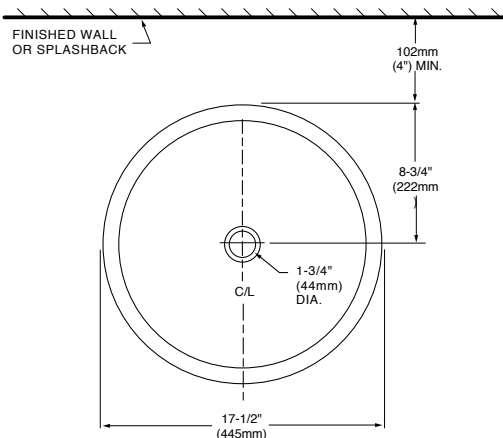

Nominal Dimensions:

17-1/2" (445mm) diameter
5-3/4" (146mm) height above counter

Bowl Inside Dimensions:

15" (381mm) diameter
4" (102mm) depth

Fixture Dimensions conform to ANSI Standard A112.19.2M

To Be Specified

- Color:
- Faucet:
- Faucet Finish:
- Supplies:
- 1-1/4" Trap:
- Nipple:

SPECIAL NOTE ON FINISH: As original works of art, every bronze basin is unique in regard to contour, texture, and luster. With the passage of time, and the running of water, yours will acquire a rich patina that can be neither rushed nor duplicated.

Bronze basins have a living finish that will change in appearance due to use, time, and lighting conditions. See installation instructions for cleaning.

Shown with Stemma faucet (5339.451.002)

NOTES:

- ★ DIMENSIONS SHOWN FOR LOCATION OF SUPPLIES AND "P" TRAP ARE SUGGESTED.
- ▲ FOR COUNTERTOP CUTOUT, REFER TO INSTALLATION INSTRUCTIONS SUPPLIED WITH LAVATORY. FITTINGS NOT INCLUDED AND MUST BE ORDERED SEPARATELY.

IMPORTANT: Dimensions of fixtures are nominal and may vary within the range of tolerances established by ANSI Standard A112.19.2M. These measurements are subject to change or cancellation. No responsibility is assumed for use of superseded or voided pages.