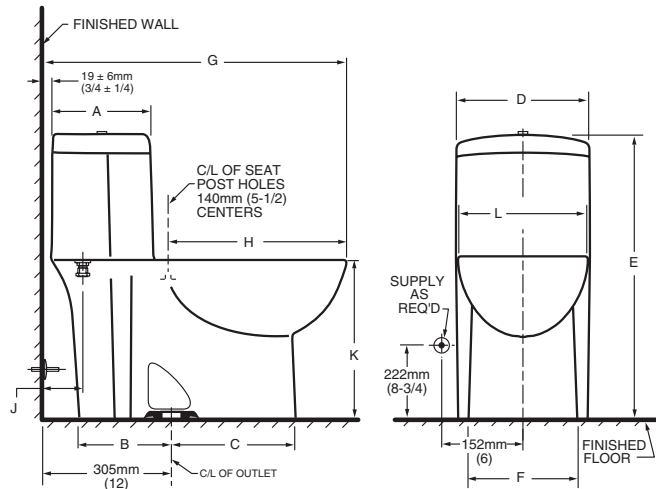

EPIC ELONGATED ONE PIECE WATER CLOSET, MODEL 97720

- Contemporary styling
- Design-matched to Porcher's Epic suite of products
- Fully glazed 2" trapway
- 2" Flush valve
- Siphonic flush action
- Rim height 15-1/4"
- Side mounted bolt covering plates
- Designer seat included
- Chrome trim only
- 12" rough-in

Nominal Dimensions:

13-9/16" x 30-1/16" x 31-7/16"
(344 x 763 x 798mm)

To Be Specified

- ☐ Color:
- ☐ Supply with stop:

Hydraulic performance, water surface area, trap seal depth, ballpass diameter, and all fixture dimensions meet or exceed ANSI Standard A112.19.2M requirements.

NOTES:

THIS WATER CLOSET IS DESIGNED TO ROUGH-IN AT A MINIMUM DIMENSION OF 12" (305MM) FROM FINISHED WALL TO C/L OF OUTLET. SUPPLIED WITH INSTALLATION TEMPLATE. INCLUDES FLEX SUPPLY WITH INTEGRAL SHUTOFF VALVE, SEAT, AND BOLT CAPS.

★ DIMENSIONS SHOWN FOR LOCATION OF CONCEALED SUPPLY ARE SUGGESTED.

IMPORTANT: Dimensions of fixtures are nominal and may vary within the range of tolerances established by ANSI Standard A112.19.2M. These measurements are subject to change or cancellation. No responsibility is assumed for use of superseded or voided pages.