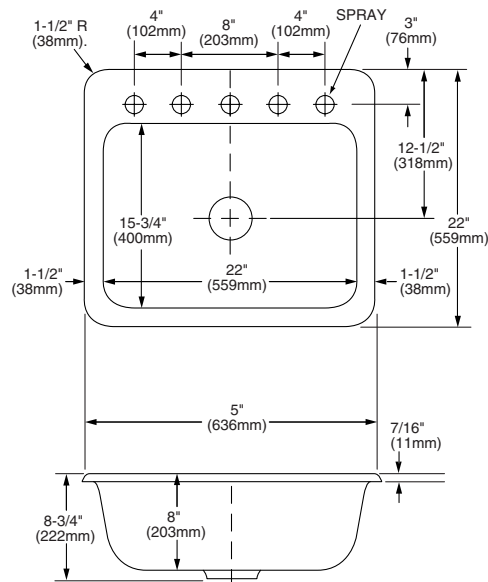

25" SINGLE BOWL KITCHEN SINK

- Self-rimming, single-bowl sink

7072.804

Enameled cast iron, self-rimming, single-bowl kitchen sink with four faucet holes

Bowl Size:

559mm (22") width
635mm (25") length
203mm (8") deep
72 lbs., cubes 4.12

To Be Specified:

- Color: White Heat Black Biscuit
- Faucet:
- Faucet Finish:
- Supplies:
- 1-1/2" Trap:

Notes:

Strainer Outlet 89mm (3-1/2")
Counter Cut Out 584 x 508mm
(23" x 20")
with 25mm (1") radius corners

American Standard product.

FAUCETS ARE NOT INCLUDED. ALL FIXTURE DIMENSIONS ARE NOMINAL AND MAY VARY WITHIN THE RANGE OF TOLERANCES ESTABLISHED BY ASME/ANSI STANDARDS, A112.19.1M. ALL MEASUREMENTS SHOWN ARE SUBJECT TO CHANGE OR CANCELLATION.