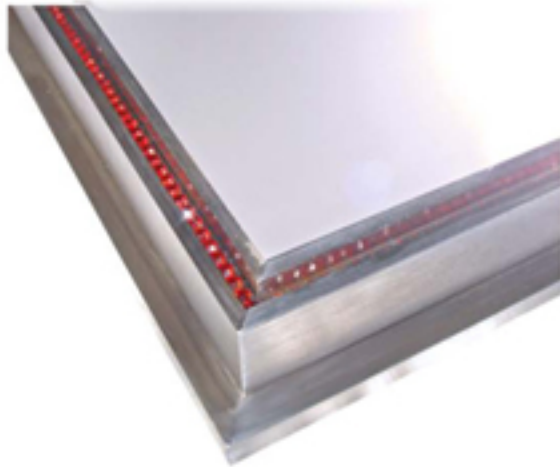

GARY HUTTON

**Pier Mirror**

24 W x 48 H

**shown in brushed stainless**

trumeau mirror with Swarovski® crystal inlay  
frame available in patinated bronze  
or brushed stainless