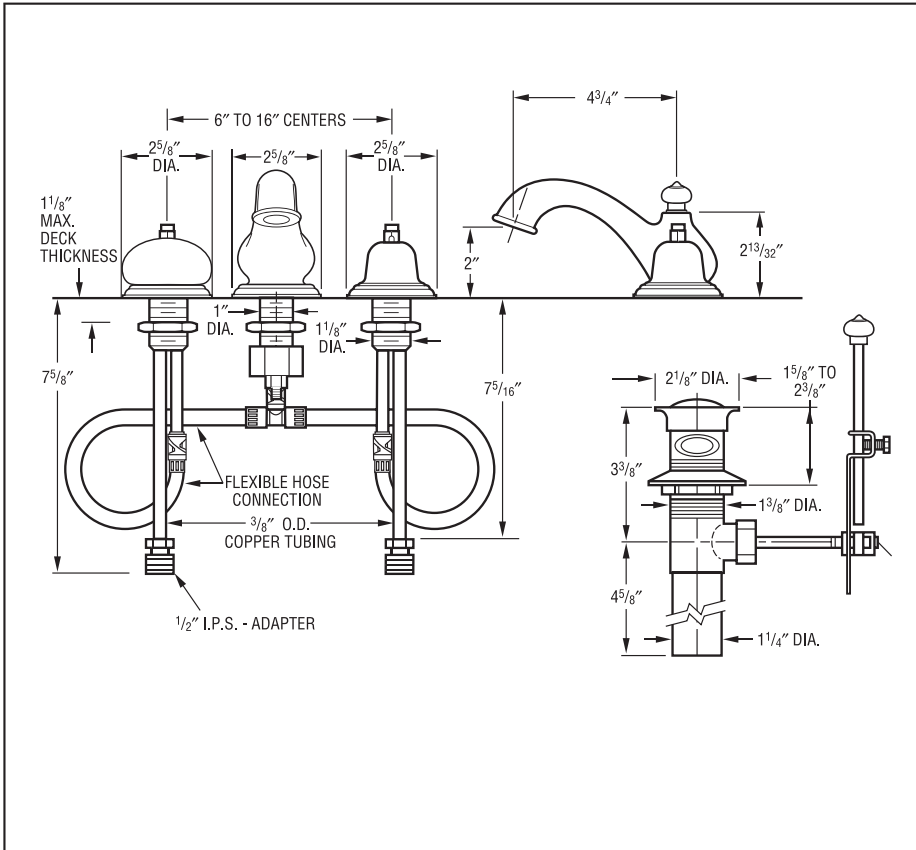

Model 6511-LHP Shown

Submitted Model No.: _____

Specific Features: _____

BRIZO™

LAVATORY FAUCETS

- Williamsburg™ Classic & Elegance Series
- Ceramic Disc Valving
- Two-Handle
- Widespread
- 3 Hole Sink Applications
- 6" – 16" Centers
- Quick Snap® Installation

COMPLIES WITH:

ASME A112.18.1
 CSA B125
 IAPMO Listed
 CSA Certified
 ICC/ANSI A117.1/ADA

STANDARD SPECIFICATIONS:

- Two-handle lavatory faucets for concealed mounting on 3 hole sinks.
- Widespread – 6" to 16" centers.
- Ceramic disc valving.
- Hot and cold stems are interchangeable.
- Control mechanism shall be of the rotating cylinder type with 90° rotation, with replaceable non-metallic seats operating in stainless steel lined sockets.
- ¼ turn stop may be removed for 180° rotation.
- Quick Snap® installation.
- Metal drain has pop-up type fitting with plated flange and stopper.

Standard Features	6511*-LHP	6512*-LHP
Washerless	◆	◆
Ceramic Disc Valving	◆	◆
3/8" O.D. Copper Tube Inlets	◆	◆
Metal Pop-up Drain	◆	◆
1/2" I.P.S. Adapters	◆	◆
1/4 Turn Stop	◆	◆
Brass Stem	◆	◆
Quick Snap® Installation	◆	◆