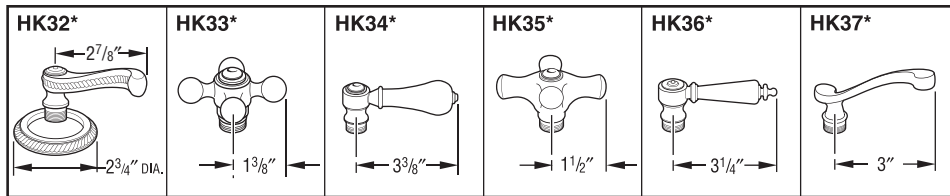

Standard Features	6511*-LHP	6512*-LHP
Washerless	◆	◆
Ceramic Disc Valving	◆	◆
3/8" O.D. Copper Tube Inlets	◆	◆
Metal Pop-up Drain	◆	◆
1/2" I.P.S. Adapters	◆	◆
1/4 Turn Stop	◆	◆
Brass Stem	◆	◆
Quick Snap® Installation	◆	◆

*To specify finish add suffix

Available Finishes

Suffix	Finish
BB	<i>Brilliance</i>® Brass
PC	Polished Chrome
PN	<i>Brilliance</i>® Polished Nickel
SN	Satin Nickel
RB▲	Venetian Bronze™

▲RB finish not available on 6512-LHP

AVAILABLE HANDLE OPTIONS:

*To specify finish, add suffix.