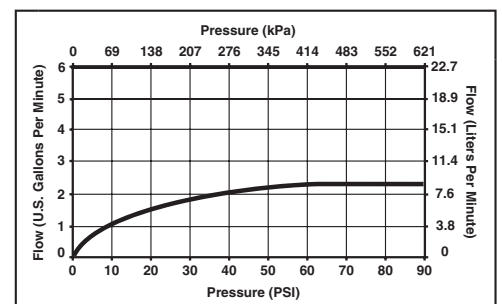

COMPLIES WITH:

ASME A112.18.1
 CSA B125
 IAPMO Listed
 CSA Certified
 ICC/ANSI A117.1/ADA

STANDARD SPECIFICATIONS:

- Two-handle lavatory faucets for concealed mounting on 3 hole sinks.
- Widespread – 6" to 16" centers.
- Ceramic disc valving.
- Hot and cold stems are interchangeable.
- Control mechanism shall be of the rotating cylinder type with 90° rotation, with replaceable non-metallic seats operating in stainless steel lined sockets.
- ¼ turn stop may be removed for 180° rotation.
- Quick Snap® installation.
- Metal drain has pop-up type fitting with plated flange and stopper.