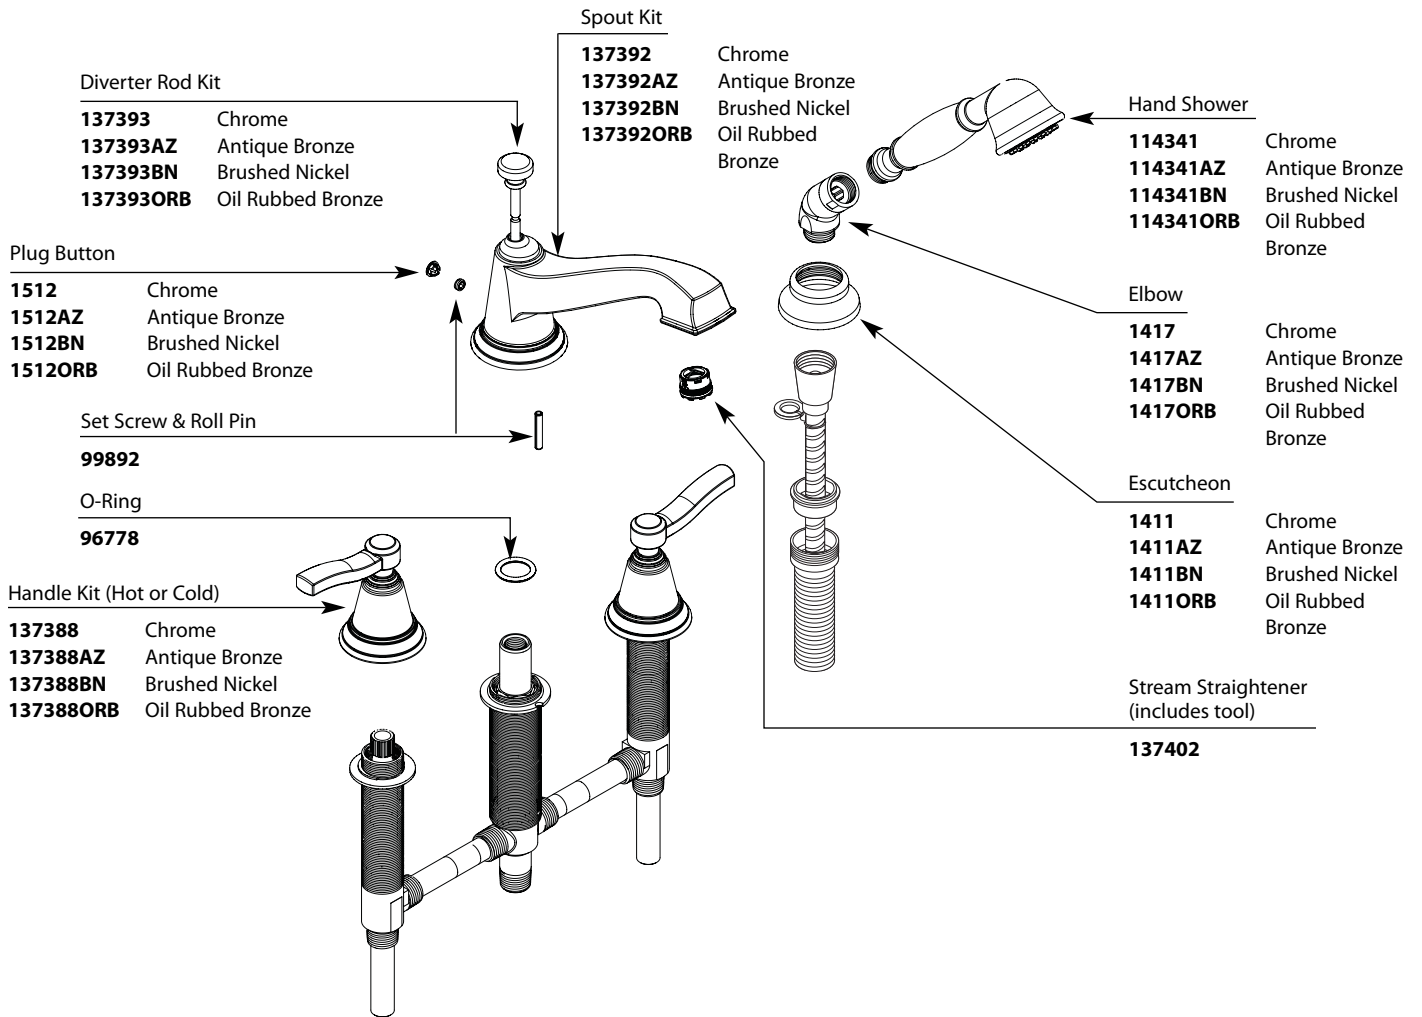

Buy it for looks. Buy it for life.®

- Order by Part Number
- Trim can be used with either the 9997 Fixed-Deck rough in or the 9999 Adjustable rough in
- Illustrated below is the 9997 Fixed-Deck rough in

Illustrated Parts

ROTHBURY™		
Deck Mount Two-Handle Roman Tub Faucet with Handheld Shower		
MODEL	HANDLE	FINISH
T925	Lever	Chrome
T925AZ	Lever	Antique Bronze
T925BN	Lever	Brushed Nickel
T925ORB	Lever	Oil Rubbed Bronze