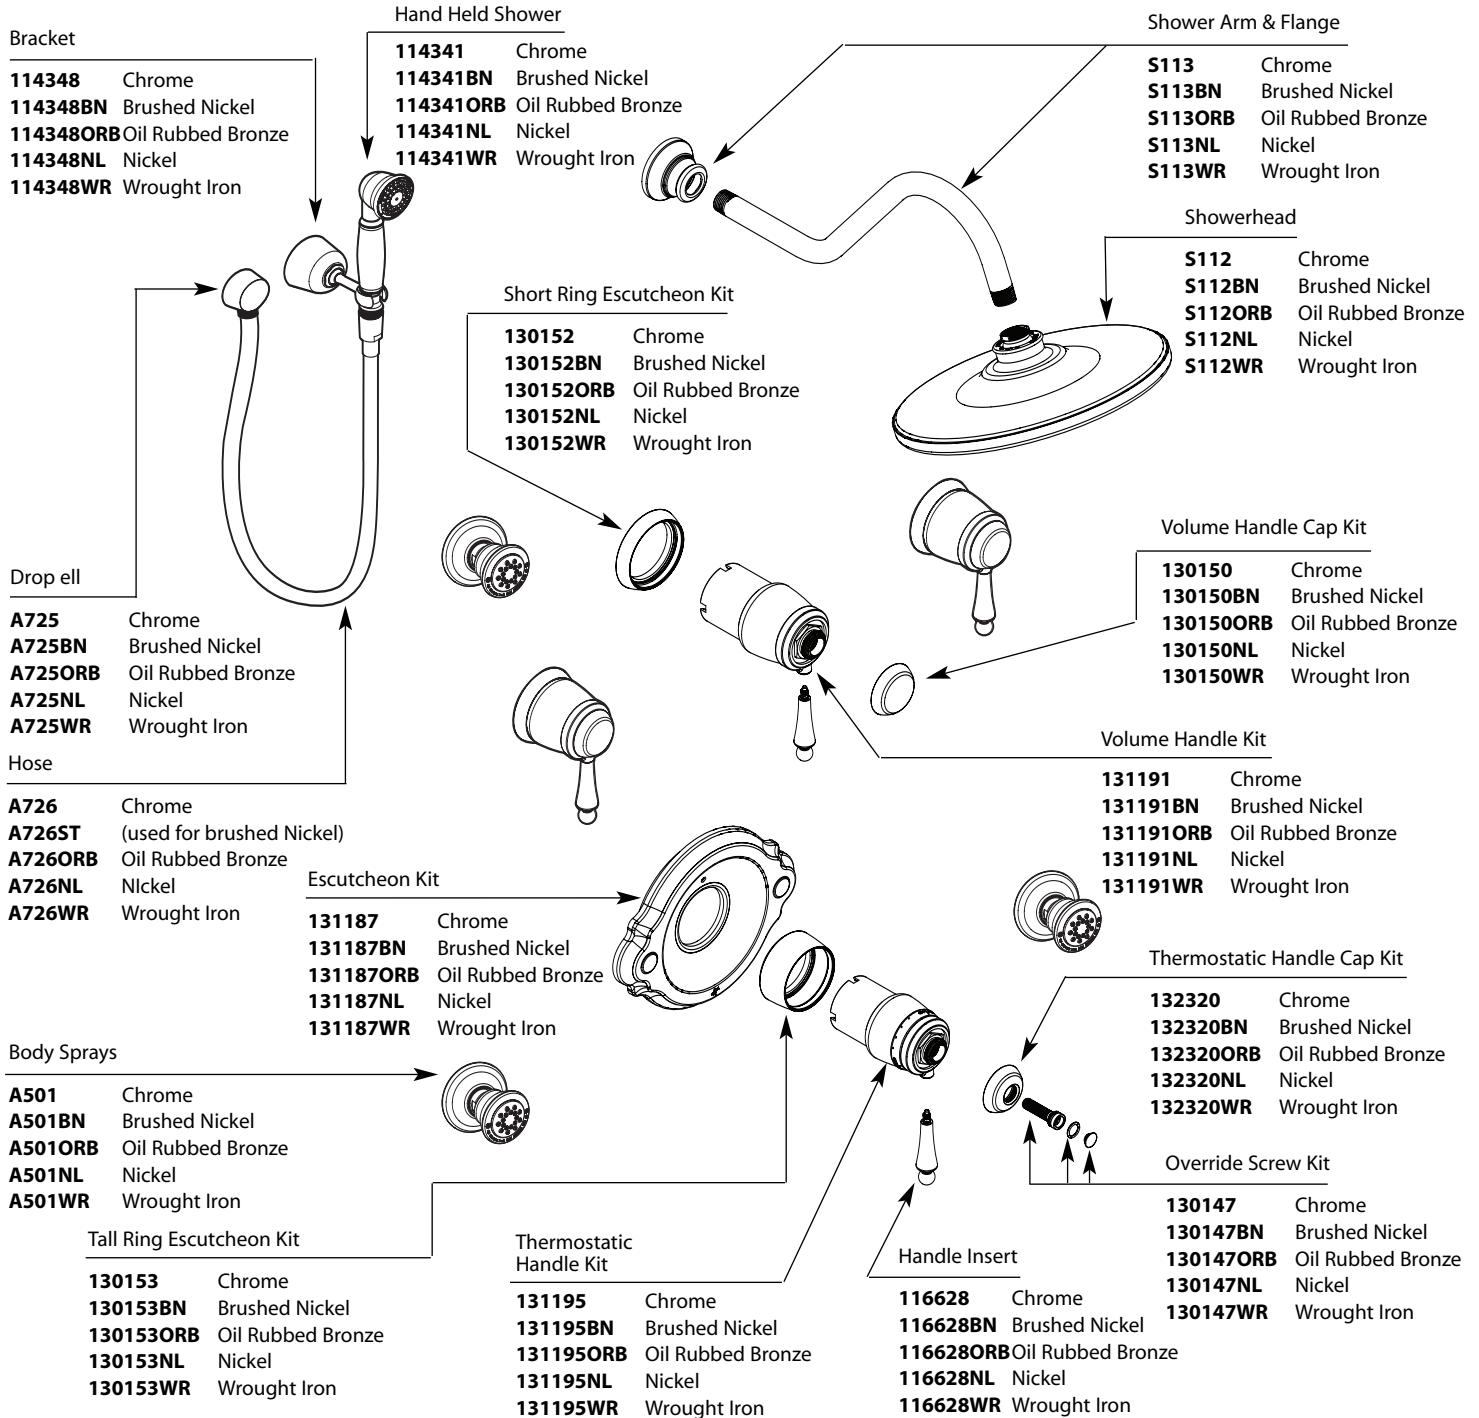

Waterhill™
ExactTemp® 3/4" Thermostatic Vertical Spa Trim

Models: TS516 Chrome
 TS516BN Brushed Nickel
 TS516ORB Oil Rubbed Bronze
 TS516NL Nickel
 TS516WR Wrought Iron

Order by Part Number for use with S936 3/4" Thermostatic & S956 Volume Control valves

Valve Sold Separately

TO ORDER PARTS CALL: 1-800-BUY-MOEN
www.moen.com