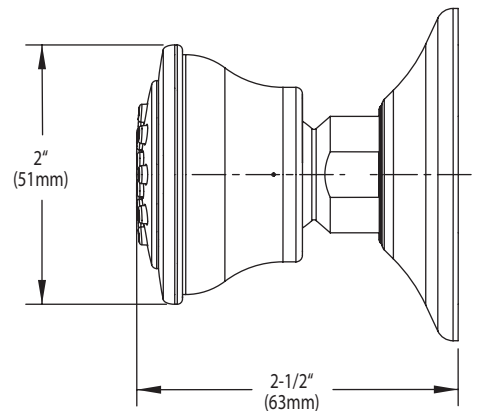

A501 Series

CRITICAL DIMENSIONS

(DO NOT SCALE)

Buy it for looks. Buy it for life.®

Specifications

DESCRIPTION

- Handheld shower (non-metallic)
- 69" double interlock spiral hose (metal)
- Vacuum breaker
- 30" slide bar with push button height selection
- Available in chrome, Lifeshine® brushed nickel or oil rubbed bronze finish

OPERATION

- 4-Function massage, vigorous, full and combination: rotate outer ring to select
- Wall bracket rotates to adjust angle of hand shower

FLOW

- Designed to deliver 2.5 gpm (9.5 L/min) at 60 psi

STANDARDS