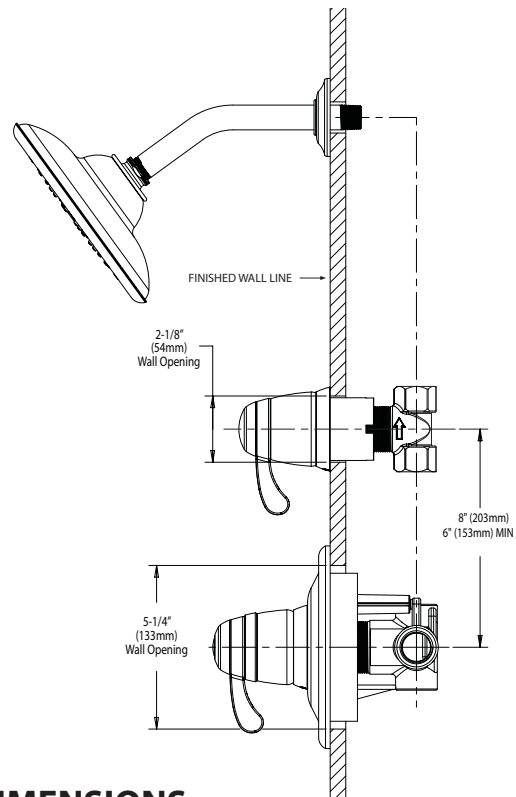

CRITICAL DIMENSIONS

(DO NOT SCALE)

FOR MORE INFORMATION CALL: 1-800-BUY-MOEN
www.moen.com