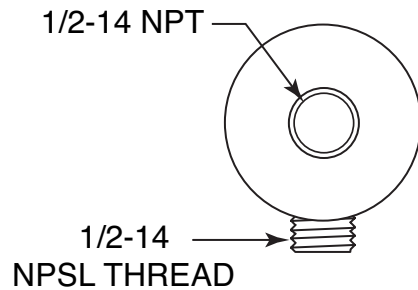

Buy it for looks. Buy it for life.®

Specifications

DESCRIPTION

- Metal construction with a chrome plated, antique nickel, brushed nickel, classic gold, platinum, satine, wrought iron, polished brass, nickel brushed bronze, pewter or glacier finish

WARRANTY

- Warranted for one year against material or manufacturing defects

Models: A725, A725P, A725W, A725ORB, A725WR, A725AN, A725BB, A725BN, A725CG, A725PM, A725ST, A725NL, A725PW

BACK VIEW

SIDE VIEW

CRITICAL DIMENSIONS

(DO NOT SCALE)