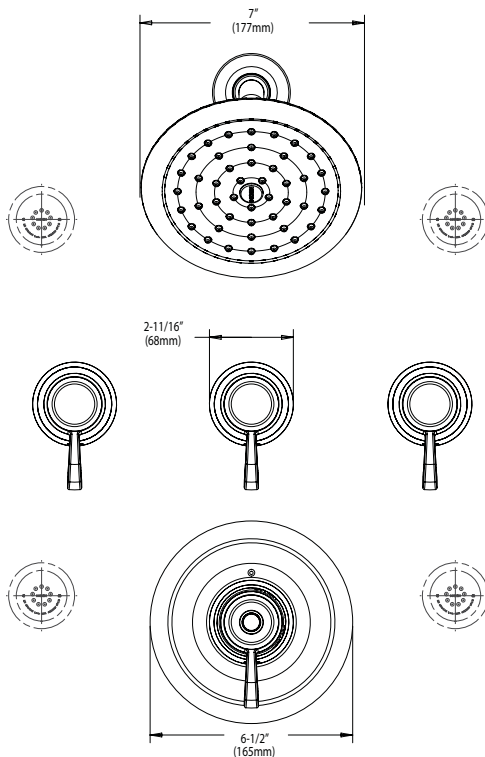

CRITICAL DIMENSIONS

(DO NOT SCALE)

FOR MORE INFORMATION CALL: 1-800-BUY-MOEN
www.moen.com