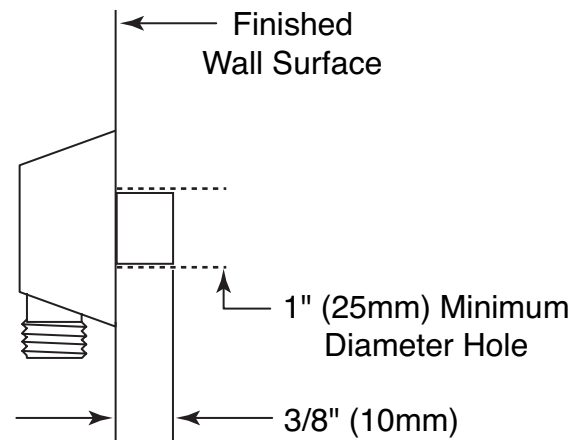

SIDE VIEW

CRITICAL DIMENSIONS

(DO NOT SCALE)