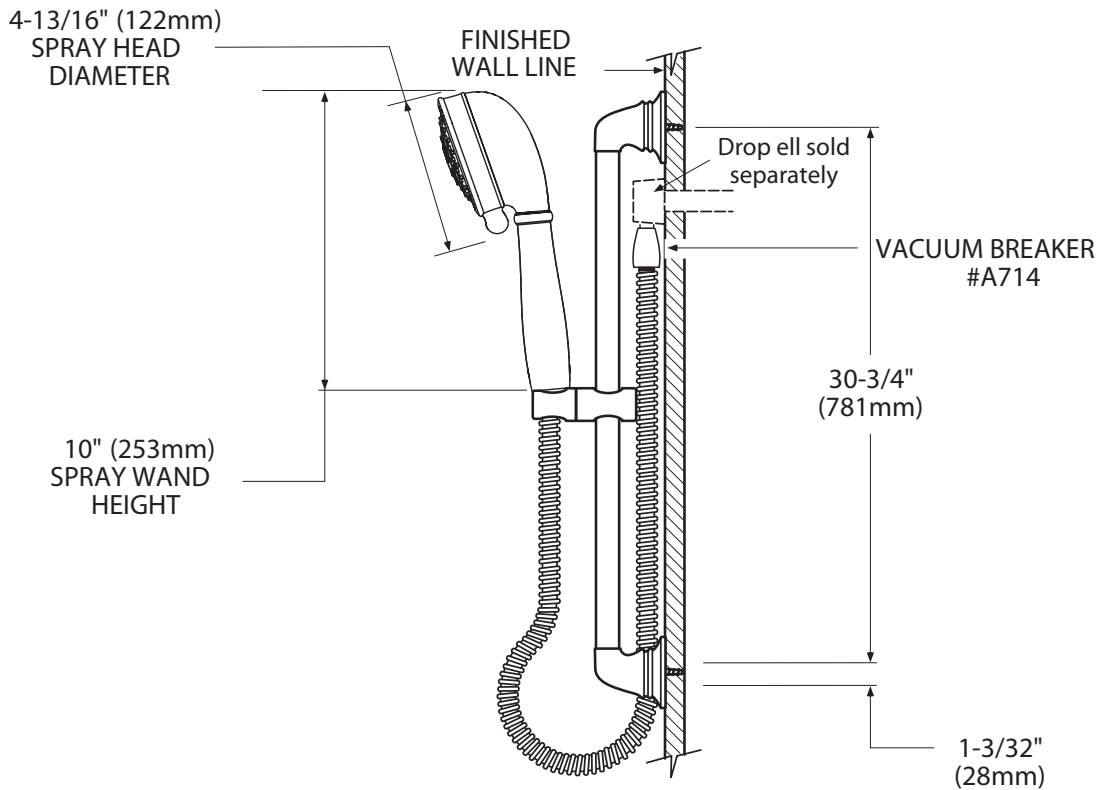

CRITICAL DIMENSIONS

(DO NOT SCALE)

FOR MORE INFORMATION CALL: 1-800-BUY-MOEN

www.moen.com