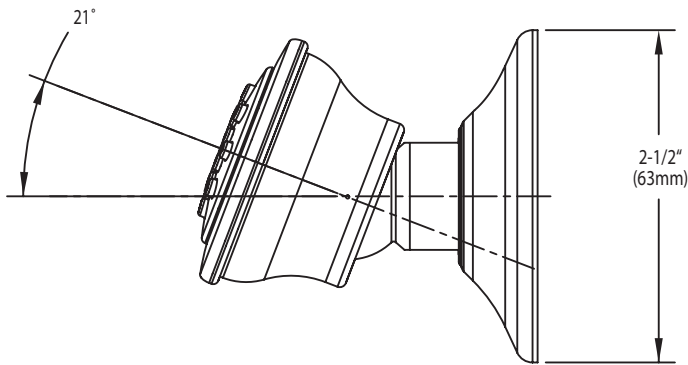

A501 Series

CRITICAL DIMENSIONS

(DO NOT SCALE)

Buy it for looks. Buy it for life.®

Specifications

DESCRIPTION

- Handheld shower (non-metallic)
- 69" double interlock spiral hose (metal)
- Vacuum breaker
- 30" slide bar with push button height selection
- Available in chrome, Lifeshine® brushed nickel or oil rubbed bronze finish