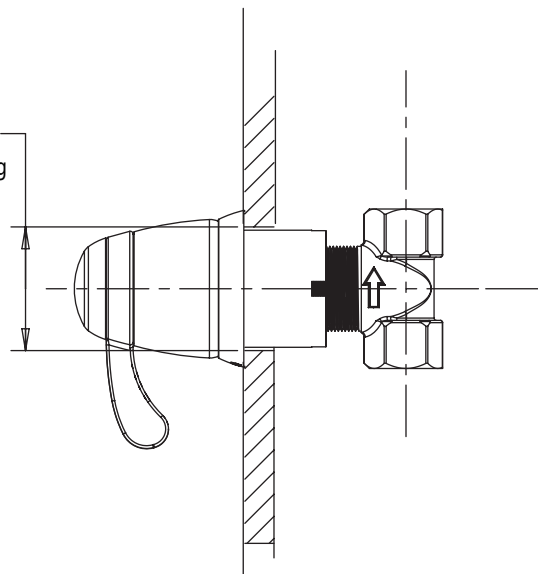

Buy it for looks. Buy it for life.®

Specifications

FAUCET DESCRIPTION

- Metal construction with chrome plated, LifeShine® brushed nickel or oil rubbed bronze finish
- Includes four single-function body sprays
- Includes 7" rainshower showerhead, arm and flange
- Includes four function hand shower with 69" hose assembly, drop ell and slide bar

Models: TL3600, TL3600BN, TL3600AN,
TL3600WR, TL3600PW, TL3600ORB

Valve: 3600

2-11/16"
(68mm)

2-1/8"
(54mm)
Wall Opening

CRITICAL DIMENSIONS

(DO NOT SCALE)

FOR MORE INFORMATION CALL: 1-800-BUY-MOEN
www.moen.com