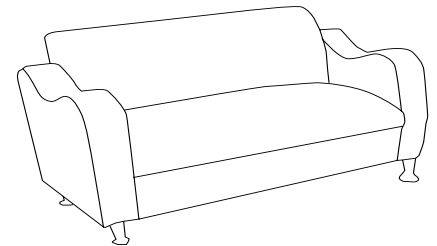

# Claudia

Goes Great with Work.®

We believe that a seat can, and should, combine both form and function. For **Claudia**, we put special emphasis on the form. Take a seat and your arms will naturally fall into the gently undulating contour of the fully upholstered arms. Brightly polished aluminum legs add just the right amount of sparkle and visual interest. The cushions are plush and supportive so that waiting goes from a "chore" to a "pleasure."

**Claudia Club Chair**

Model Number: 5301  
 Overall: 33.5"W x 31"D x 33"H  
 Back: 21"W x 16"H  
 Seat: 21"W x 20"D  
 Seat Height from Floor: 18"  
 Arm Height from Floor: 26.5"

**Claudia Loveseat**

Model Number: 5302  
 Overall: 56.5"W x 31"D x 33"H  
 Back: 44"W x 16"H  
 Seat: 44"W x 20"D  
 Seat Height from Floor: 18"  
 Arm Height from Floor: 26.5"

**Claudia Sofa**

Model Number: 5303  
 Overall: 78.5"W x 31"D x 33"H  
 Back: 66"W x 16"H  
 Seat: 66"W x 20"D  
 Seat Height from Floor: 18"  
 Arm Height from Floor: 26.5"

**5301 Club Chair**

Seat/Back: Flying High 281-001 Lacquer  
 Arms: Foundation 350-002 Cornsilk

**5302 Loveseat**

Flying High 281-001 Lacquer

**HWAPET18** End Table (Front cover)

**HWAPCT48** Coffee Table (Front cover)

Aspen

All HPFI® seating available in several finishes and over 60 upholstery options at industry-leading Quick Ship lead times. Dimensions listed are width/depth/height overall. Reference current price list for complete descriptions. Specifications subject to change without notice.