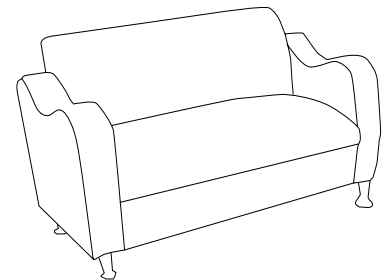

# Claudia

Goes Great with Work.®

We believe that a seat can, and should, combine both form and function. For **Claudia**, we put special emphasis on the form. Take a seat and your arms will naturally fall into the gently undulating contour of the fully upholstered arms. Brightly polished aluminum legs add just the right amount of sparkle and visual interest. The cushions are plush and supportive so that waiting goes from a "chore" to a "pleasure."

**Claudia Club Chair**

Model Number: 5301  
 Overall: 33.5"W x 31"D x 33"H  
 Back: 21"W x 16"H  
 Seat: 21"W x 20"D  
 Seat Height from Floor: 18"  
 Arm Height from Floor: 26.5"

**Claudia Loveseat**

Model Number: 5302  
 Overall: 56.5"W x 31"D x 33"H  
 Back: 44"W x 16"H  
 Seat: 44"W x 20"D  
 Seat Height from Floor: 18"  
 Arm Height from Floor: 26.5"

**Claudia Sofa**

Model Number: 5303  
 Overall: 78.5"W x 31"D x 33"H  
 Back: 66"W x 16"H  
 Seat: 66"W x 20"D  
 Seat Height from Floor: 18"  
 Arm Height from Floor: 26.5"

**5301 Club Chair**

Seat/Back: Flying High 281-001 Lacquer  
 Arms: Foundation 350-002 Cornsilk

**5302 Loveseat**

Flying High 281-001 Lacquer

**HWAPET18** End Table (Front cover)

**HWAPCT48** Coffee Table (Front cover)

Aspen

All HPFI® seating available in several finishes and over 60 upholstery options at industry-leading Quick Ship lead times. Dimensions listed are width/depth/height overall. Reference current price list for complete descriptions. Specifications subject to change without notice.