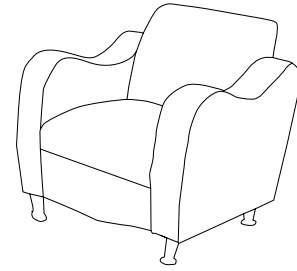

# Claudia

Goes Great with Work.®

We believe that a seat can, and should, combine both form and function. For **Claudia**, we put special emphasis on the form. Take a seat and your arms will naturally fall into the gently undulating contour of the fully upholstered arms. Brightly polished aluminum legs add just the right amount of sparkle and visual interest. The cushions are plush and supportive so that waiting goes from a "chore" to a "pleasure."

**Claudia Club Chair**

Model Number: 5301  
 Overall: 33.5"W x 31"D x 33"H  
 Back: 21"W x 16"H  
 Seat: 21"W x 20"D  
 Seat Height from Floor: 18"  
 Arm Height from Floor: 26.5"

**Claudia Loveseat**

Model Number: 5302  
 Overall: 56.5"W x 31"D x 33"H  
 Back: 44"W x 16"H  
 Seat: 44"W x 20"D  
 Seat Height from Floor: 18"  
 Arm Height from Floor: 26.5"

**Claudia Sofa**

Model Number: 5303  
 Overall: 78.5"W x 31"D x 33"H  
 Back: 66"W x 16"H  
 Seat: 66"W x 20"D  
 Seat Height from Floor: 18"  
 Arm Height from Floor: 26.5"

**5301 Club Chair**

Seat/Back: Flying High 281-001 Lacquer  
 Arms: Foundation 350-002 Cornsilk

**5302 Loveseat**

Flying High 281-001 Lacquer

**HWAPET18** End Table (Front cover)

**HWAPCT48** Coffee Table (Front cover)

Aspen

All HPFI® seating available in several finishes and over 60 upholstery options at industry-leading Quick Ship lead times. Dimensions listed are width/depth/height overall. Reference current price list for complete descriptions. Specifications subject to change without notice.