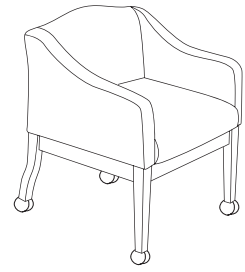

**HiLeg** is the synthesis of high-comfort reception/lounge seating and wood-leg chair designs. Fully upholstered seats, backs and arms feature scale and materials for generous comfort. Choose from four distinct designs. Each includes chair, chair with casters, two-seat and three-seat models. All rest on a solid hardwood leg base available in any finish, standard or custom. Built as modular components, arms are upholstered separate from seat/back, allowing two-fabric combinations.

**8501**  
Radius Arms & Back

**8601**  
Slant Arms & Straight Back

**8701**  
Low Arms & Camelback

**8801**  
Slope Arm & Camelback

**Radius Arms and Back**

8501 Chair

**Slant Arms and Straight Back**

8602 Two-Seat

**Low Arms and Camelback**

8703 Three-Seat

**Slope Arm and Camelback**

8804 Chair with casters

8502 Two-Seat	8601 Chair	8701 Chair	8801 Chair
8503 Three-Seat	8603 Three-Seat	8702 Two-Seat	8802 Two-Seat
8504 Chair with casters	8604 Chair with casters	8704 Chair with casters	8803 Three-Seat