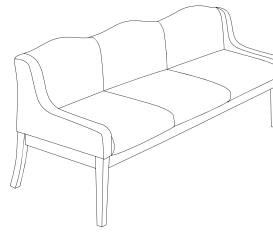

*Chairs are available with casters for conference areas and more collaborative environments.*

**8504** Chair with Casters

**8601** Chair  
**8701** Chair  
**8801** Chair  
MAH Mahogany  
Radiance Blue Topaz RA-014  
8601 Arms:  
Radiance Perforated Blue Topaz PR-014

**HiLeg** is the synthesis of high-comfort reception/lounge seating and wood-leg chair designs. Fully upholstered seats, backs and arms feature scale and materials for generous comfort. Choose from four distinct designs. Each includes chair, chair with casters, two-seat and three-seat models. All rest on a solid hardwood leg base available in any finish, standard or custom. Built as modular components, arms are upholstered separate from seat/back, allowing two-fabric combinations.

**8501**  
Radius Arms & Back

**8601**  
Slant Arms & Straight Back

**8701**  
Low Arms & Camelback

**8801**  
Slope Arm & Camelback

**Radius Arms and Back**

8501 Chair

**Slant Arms and Straight Back**

8602 Two-Seat

**Low Arms and Camelback**

8703 Three-Seat

**Slope Arm and Camelback**

8804 Chair with casters

8502 Two-Seat	8601 Chair	8701 Chair	8801 Chair
8503 Three-Seat	8603 Three-Seat	8702 Two-Seat	8802 Two-Seat
8504 Chair with casters	8604 Chair with casters	8704 Chair with casters	8803 Three-Seat