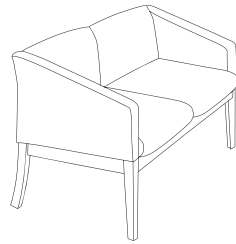

*Chairs are available with casters for conference areas and more collaborative environments.*

**8504** Chair with Casters

**8601** Chair  
**8701** Chair  
**8801** Chair  
MAH Mahogany  
Radiance Blue Topaz RA-014  
8601 Arms:  
Radiance Perforated Blue Topaz PR-014

**HiLeg** is the synthesis of high-comfort reception/lounge seating and wood-leg chair designs. Fully upholstered seats, backs and arms feature scale and materials for generous comfort. Choose from four distinct designs. Each includes chair, chair with casters, two-seat and three-seat models. All rest on a solid hardwood leg base available in any finish, standard or custom. Built as modular components, arms are upholstered separate from seat/back, allowing two-fabric combinations.

**8501**  
Radius Arms & Back

**8601**  
Slant Arms & Straight Back

**8701**  
Low Arms & Camelback

**8801**  
Slope Arm & Camelback

**Radius Arms and Back**

8501 Chair

**Slant Arms and Straight Back**

8602 Two-Seat

**Low Arms and Camelback**

8703 Three-Seat

**Slope Arm and Camelback**

8804 Chair with casters

8502 Two-Seat	8601 Chair	8701 Chair	8801 Chair
8503 Three-Seat	8603 Three-Seat	8702 Two-Seat	8802 Two-Seat
8504 Chair with casters	8604 Chair with casters	8704 Chair with casters	8803 Three-Seat