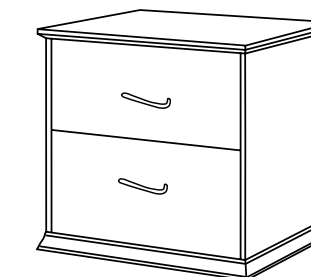

Bookcase hutch features two adjustable shelves and fits atop the two drawer lateral file.

WV702B

See back cover for table desk offerings

Overhead – Wood Doors

WV729 72Wx16Dx41H
 WV629 66Wx16Dx41H

72" TriCabinet Overhead

WV757 Open back
 WV758 Closed back

Double Pedestal Credenzas

WV725 72Wx24Dx29H
 WV625 66Wx24Dx29H

Double Pedestal Desks

WV700 72Wx30Dx29H
 WV660 66Wx30Dx29H

Bookcase Hutch

WV317 33Wx16½D

Two-Drawer Lateral File