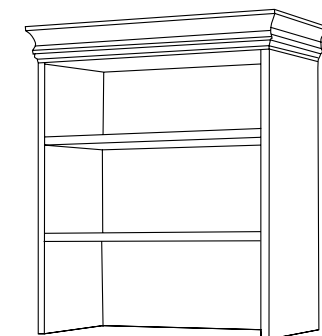

WESTBORO

Models
 WV700M3
 WV725M5K
 WV758M
 WV346M
 WV317M
 101

WESTBORO

TIMELESS DESIGN

The Westboro collection is a transitional design equally at home in traditional or more contemporary settings. Three-ply radial cut veneer is painstakingly finished in your choice of a warm Honey Cherry or a rich Rouge Mahogany finish. These striking finishes are further enhanced by flaired top and base molding that adds architectural interest to the entire collection. Extra open pedestal in connecting corners of single pedestal desks and credenzas features one grommet in the inside panel for CPU storage applications. You can customize the look of your office through your choice of either the sleek wooden door overhead unit or the New TriCabinet hutch with etched glass doors, glass shelves and curio accent lights. The Tri-hutch also offers the option of an open or closed hutch back to suit your specific application. For a lighter touch you might consider the elegant table desk which offers classic lines with modern day convenience.

Bookcase hutch features two adjustable shelves and fits atop the two drawer lateral file.

WV702B

See back cover for table desk offerings

Overhead – Wood Doors

WV729 72Wx16Dx41H
 WV629 66Wx16Dx41H

72" TriCabinet Overhead

WV757 Open back
 WV758 Closed back

Double Pedestal Credenzas

WV725 72Wx24Dx29H
 WV625 66Wx24Dx29H

Double Pedestal Desks

WV700 72Wx30Dx29H
 WV660 66Wx30Dx29H

Bookcase Hutch

WV317 33Wx16½D

Two-Drawer Lateral File