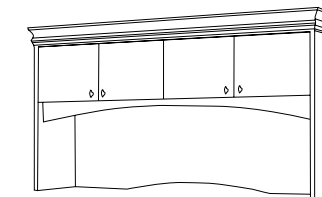

WESTBORO

Models
 WV700M3
 WV725M5K
 WV758M
 WV346M
 WV317M
 101

WESTBORO

TIMELESS DESIGN

The Westboro collection is a transitional design equally at home in traditional or more contemporary settings. Three-ply radial cut veneer is painstakingly finished in your choice of a warm Honey Cherry or a rich Rouge Mahogany finish. These striking finishes are further enhanced by flaired top and base molding that adds architectural interest to the entire collection. Extra open pedestal in connecting corners of single pedestal desks and credenzas features one grommet in the inside panel for CPU storage applications. You can customize the look of your office through your choice of either the sleek wooden door overhead unit or the New TriCabinet hutch with etched glass doors, glass shelves and curio accent lights. The Tri-hutch also offers the option of an open or closed hutch back to suit your specific application. For a lighter touch you might consider the elegant table desk which offers classic lines with modern day convenience.

Models
 WV700M3
 WV725M5K
 WV729M
 101

WV700M3

WV725M5K

Desk and credenza both feature an arched modesty panel. Credenza shown with optional keyboard platform.

WV317M
 WV346M

M Rouge Mahogany

C Honey Cherry

Bookcase hutch features two adjustable shelves and fits atop the two drawer lateral file.

WV702B

See back cover for table desk offerings

Overhead – Wood Doors

WV729 72Wx16Dx41H
 WV629 66Wx16Dx41H

72" TriCabinet Overhead