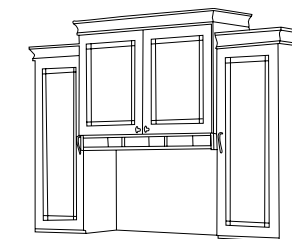

WESTBORO

Models
 WV700M3
 WV725M5K
 WV758M
 WV346M
 WV317M
 101

WESTBORO

TIMELESS DESIGN

The Westboro collection is a transitional design equally at home in traditional or more contemporary settings. Three-ply radial cut veneer is painstakingly finished in your choice of a warm Honey Cherry or a rich Rouge Mahogany finish. These striking finishes are further enhanced by flaired top and base molding that adds architectural interest to the entire collection. Extra open pedestal in connecting corners of single pedestal desks and credenzas features one grommet in the inside panel for CPU storage applications. You can customize the look of your office through your choice of either the sleek wooden door overhead unit or the New TriCabinet hutch with etched glass doors, glass shelves and curio accent lights. The Tri-hutch also offers the option of an open or closed hutch back to suit your specific application. For a lighter touch you might consider the elegant table desk which offers classic lines with modern day convenience.

Bookcase hutch features two adjustable shelves and fits atop the two drawer lateral file.

WV702B

See back cover for table desk offerings

Overhead – Wood Doors

WV729 72Wx16Dx41H
 WV629 66Wx16Dx41H

72" TriCabinet Overhead