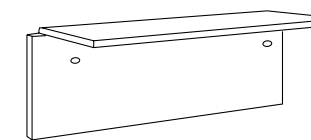

Bridge

WV484 42Wx24Dx29H