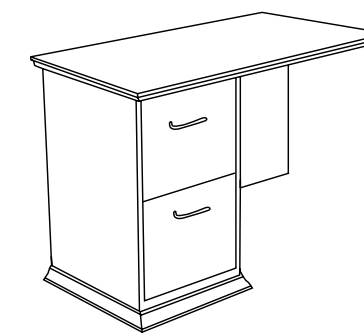

Returns

WV622L 42Wx24D Left Pedestal
WV622R 42Wx24D Right Pedestal

WV484 42Wx24Dx29H