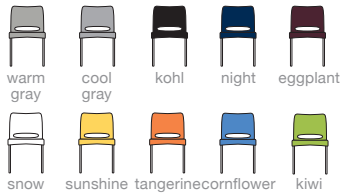

THERMOPLASTICS