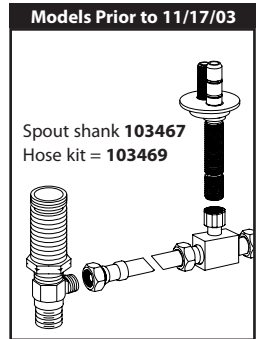

Buy it for looks. Buy it for life.®

■ Order by Part Number

Illustrated Parts

KINGSLEY™		
Two-Handle Lavatory Faucet Trim		
MODEL	HANDLE	FINISH
T6105	Lever	Chrome
T6105CP	Lever	Chrome/Pol. Brass
T6105BN	Lever	Brushed Nickel
T6105WR	Lever	Wrought Iron
T6105AN	Lever	Antique Nickel
T6105AZ	Lever	Antique Bronze
T6105ORB	Lever	Oil Rubbed Bronze
Discontinued Skus		
T6105P	Lever	Polished Brass