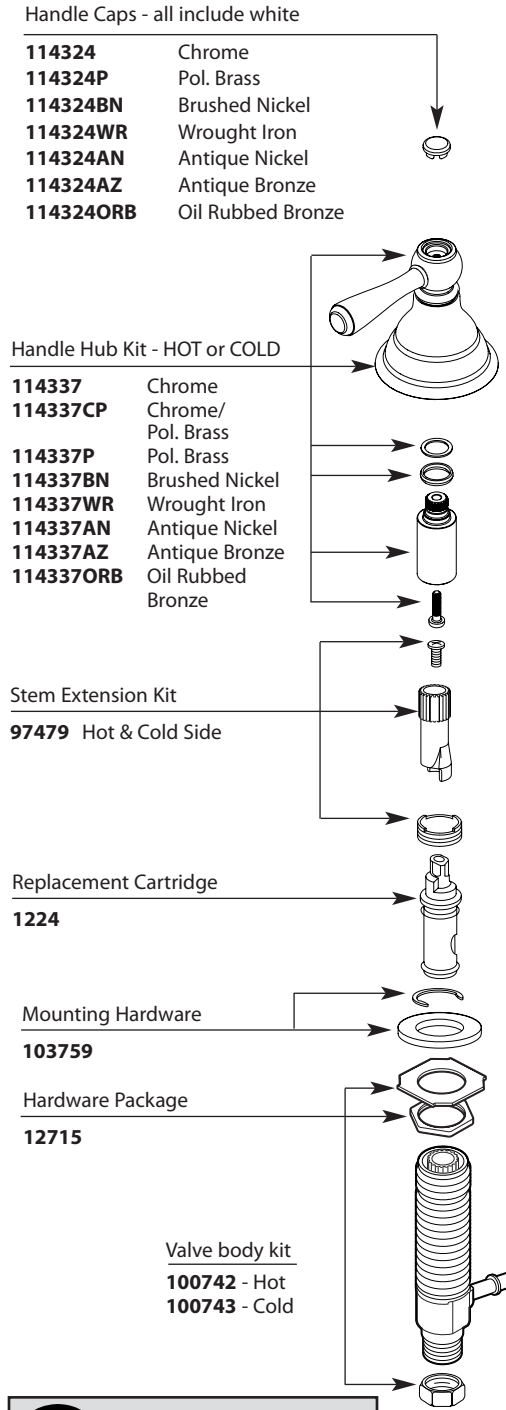

Buy it for looks. Buy it for life.®

■ Order by Part Number

Illustrated Parts

KINGSLEY™		
Two-Handle Lavatory Faucet Trim		
MODEL	HANDLE	FINISH
T6105	Lever	Chrome
T6105CP	Lever	Chrome/Pol. Brass
T6105BN	Lever	Brushed Nickel
T6105WR	Lever	Wrought Iron
T6105AN	Lever	Antique Nickel
T6105AZ	Lever	Antique Bronze
T6105ORB	Lever	Oil Rubbed Bronze
Discontinued Skus		
T6105P	Lever	Polished Brass