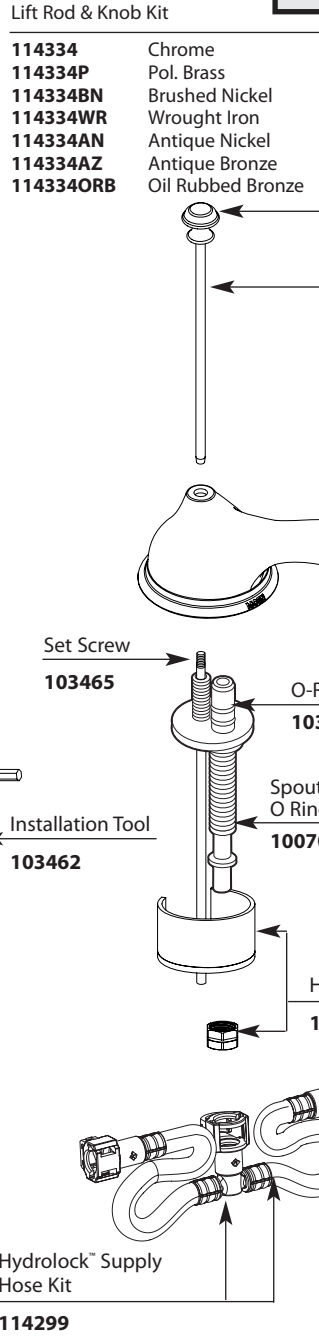

Buy it for looks. Buy it for life.®

■ Order by Part Number

Illustrated Parts

KINGSLEY™		
Two-Handle Lavatory Faucet Trim		
MODEL	HANDLE	FINISH
T6105	Lever	Chrome
T6105CP	Lever	Chrome/Pol. Brass
T6105BN	Lever	Brushed Nickel
T6105WR	Lever	Wrought Iron
T6105AN	Lever	Antique Nickel
T6105AZ	Lever	Antique Bronze
T6105ORB	Lever	Oil Rubbed Bronze
Discontinued Skus		
T6105P	Lever	Polished Brass