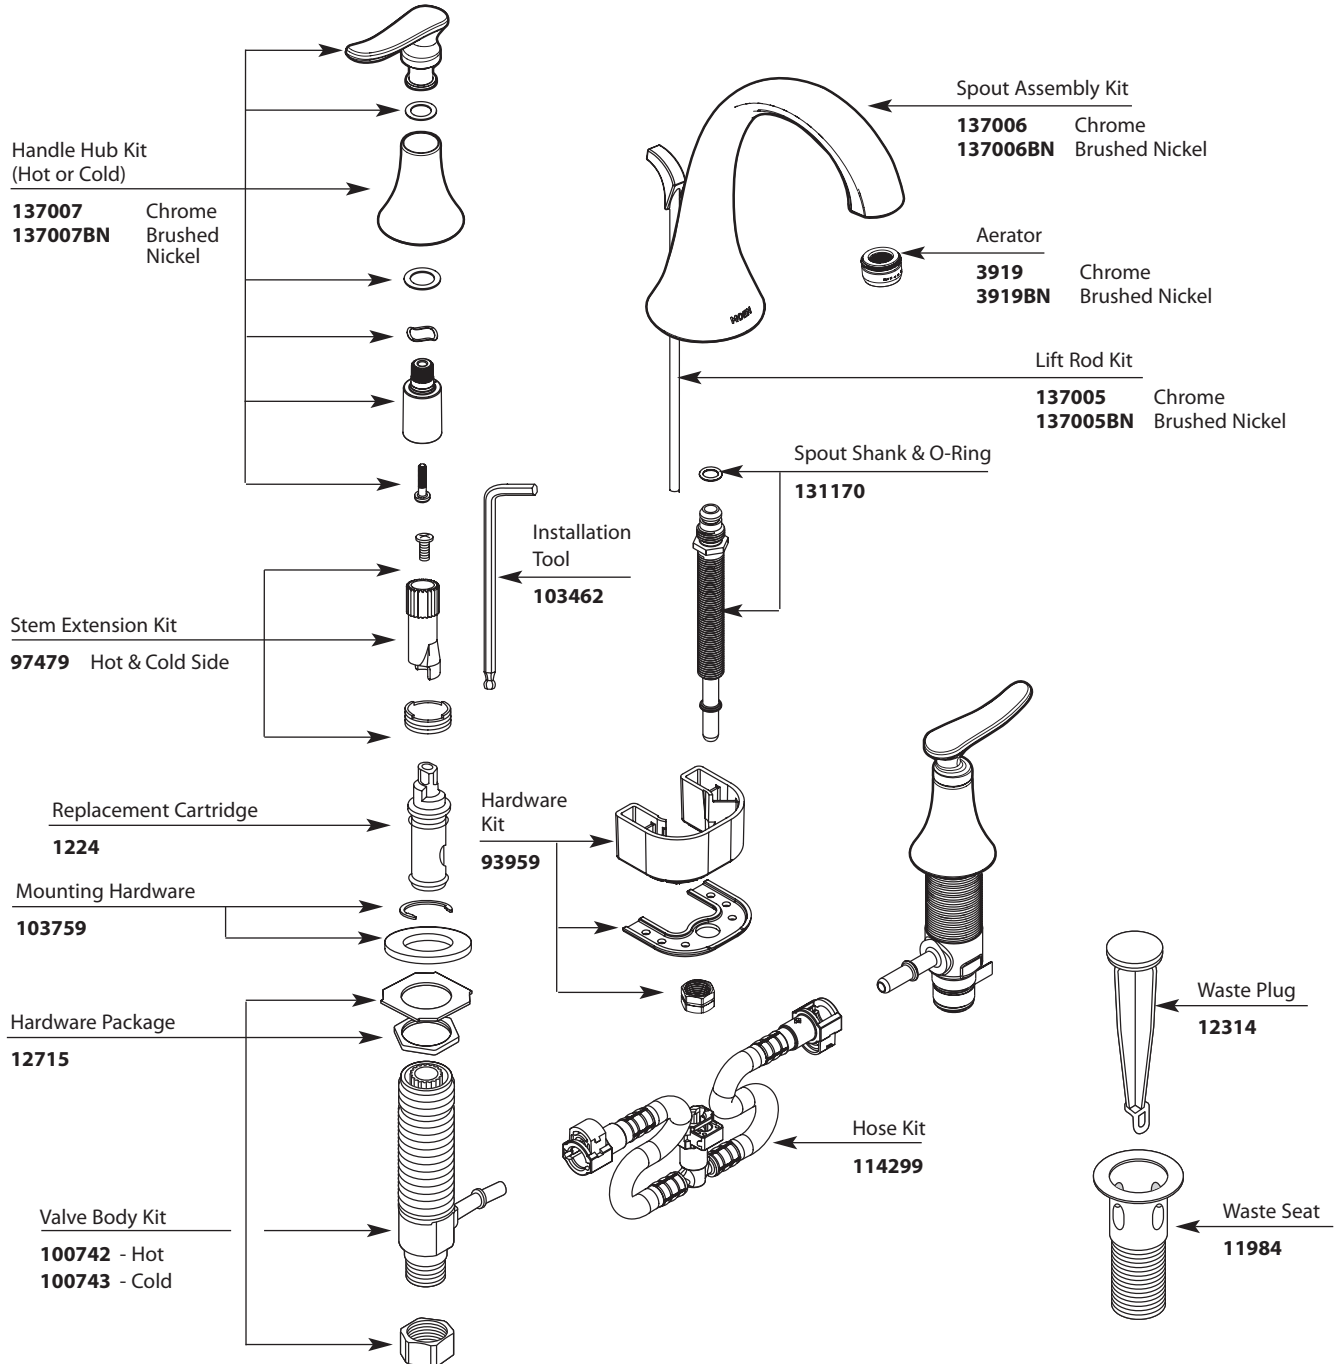

Buy it for looks. Buy it for life.®

■ Order by Part Number

Illustrated Parts

Two-Handle Widespread Lavatory Faucet

<u>MODEL</u>	<u>HANDLE</u>	<u>FINISH</u>
84390	Lever	Chrome
84390BN	Lever	Brushed Nickel

TO ORDER PARTS CALL: 1-800-BUY-MOEN
www.moen.com