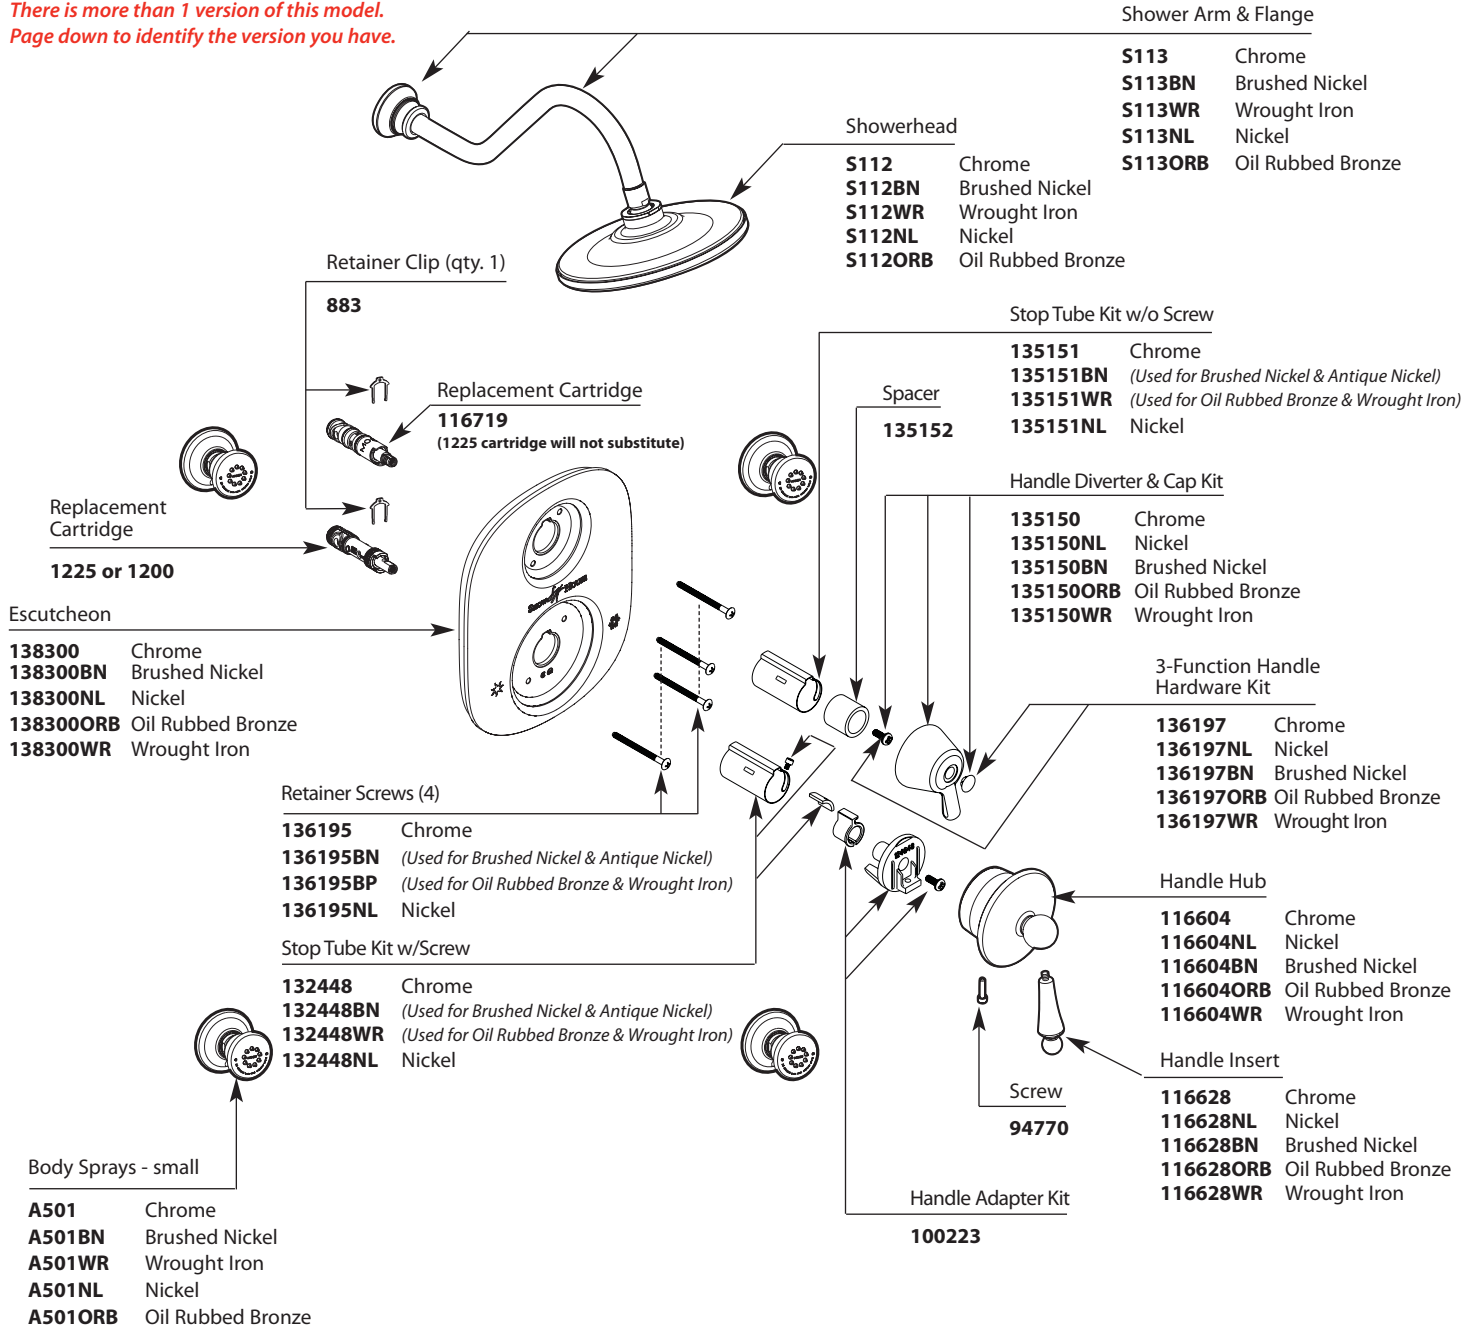

Waterhill™

Moentrol® with built-in 3 Function Transfer Valve Vertical Spa Trim

Models: TS511	Chrome
TS511BN	Brushed Nickel
TS511WR	Wrought Iron
TS511NL	Nickel
TS511ORB	Oil Rubbed Bronze

Order by Part Number for use with S955 1/2" cc valve

*There is more than 1 version of this model.
Page down to identify the version you have.*

Waterhill™

Moentrol® with built-in 3 Function Transfer Valve Vertical Spa Trim

Models: TS511	Chrome
TS511BN	Brushed Nickel
TS511WR	Wrought Iron
TS511NL	Nickel
TS511ORB	Oil Rubbed Bronze

Order by Part Number for use with S955 1/2" cc valve