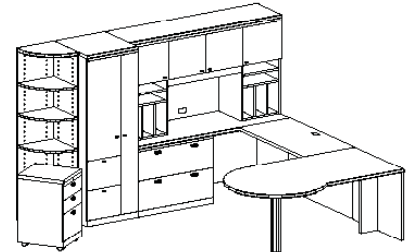

9'6" w x 9' d	
Description (Model #)	List
Bookcase (BR1818RBC)	$2,257
Pedestal (BR1820MP)	$1,281
Overhead (BR1872PO)	$3,586
Bridge (BR2448EB)	$1,316
Credenza (BR2472LLC)	$3,103
Wardrobe R (BR2472SWR)	$2,842
Desk (BR4272RP)	$3,290
Total List Price	$17,675

for Broadway's full product offering, visit jsifurniture.com