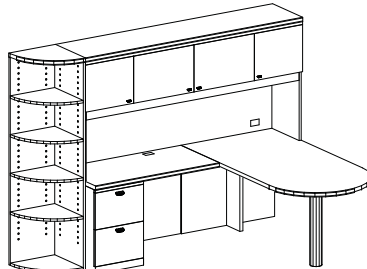

12'w x 9'd	
Description (Model #)	List
Overhead (BR1872DO)	\$3,925
Credenza (BR2472KC)	\$2,997
Wardrobe L (BR3672W)	\$3,189
Wardrobe R (BR3672W)	\$3,189
Desk (BR4272BD)	\$4,077
Total List Price	\$19,814

8'6" w x 6' d	
Description (Model #)	List
Bookcase (BR1818RBC)	\$2,257
Overhead (BR1884SO)	\$3,041
Return L (BR2448ELR)	\$2,047
Desk (BR3672RB)	\$2,890
Total List Price	\$10,235

9'6" w x 9' d	
Description (Model #)	List
Bookcase (BR1818RBC)	\$2,257
Pedestal (BR1820MP)	\$1,281
Overhead (BR1872PO)	\$3,586
Bridge (BR2448EB)	\$1,316
Credenza (BR2472LLC)	\$3,103
Wardrobe R (BR2472SWR)	\$2,842
Desk (BR4272RP)	\$3,290
Total List Price	\$17,675