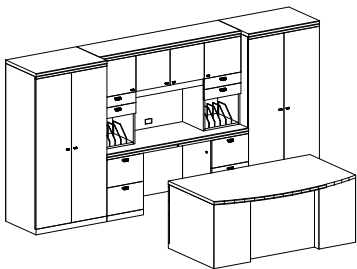

12'w x 9'd	
Description (Model #)	List
Overhead (BR1872DO)	\$3,925
Credenza (BR2472KC)	\$2,997
Wardrobe L (BR3672W)	\$3,189
Wardrobe R (BR3672W)	\$3,189
Desk (BR4272BD)	\$4,077
Total List Price	\$19,814