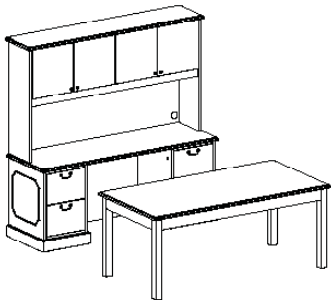

Brogan available in cherry or walnut veneer, eleven finishes, one edge profile and one hardware option.

Natural Cherry Finish

Natural Cherry Finish

Classic Cherry Finish

6'w x 9'd	
Description (Model #)	List
Overhead (BG1572SO)	\$2,220
Credenza (BG2472KC)	\$2,775
Desk (BG3672TD)	\$2,348
Total List Price	\$7,343

11'w x 6'd	
Description (Model #)	List
Overhead (BG1584OO)	\$2,195
BC Overhead (B1836BO)	\$901
Return L (BG2448ELR)	\$1,953
Lateral File (BG3630LF)	\$1,815
Desk R (BG3672RD)	\$2,827
Total List Price	\$9,691

11'w x 10'd	
Description (Model #)	List
Overhead (BG1584SO)	\$2,308
Bridge (BG2448EB)	\$992
Return L (BG2448ELR)	\$1,953
Corner Unit (BG3636ELCU)	\$1,817
Lateral File (BG3654LF)	\$2,746
Desk R (BG3672RD)	\$2,827
Total List Price	\$12,643