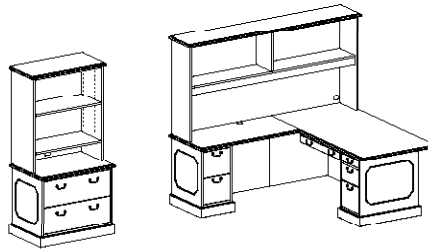

Brogan available in cherry or walnut veneer, eleven finishes, one edge profile and one hardware option.

Natural Cherry Finish

Natural Cherry Finish

Classic Cherry Finish

6'w x 9'd	
Description (Model #)	List
Overhead (BG1572SO)	\$2,220
Credenza (BG2472KC)	\$2,775
Desk (BG3672TD)	\$2,348
Total List Price	\$7,343

11'w x 6'd	
Description (Model #)	List
Overhead (BG1584OO)	\$2,195
BC Overhead (B1836BO)	\$901
Return L (BG2448ELR)	\$1,953
Lateral File (BG3630LF)	\$1,815
Desk R (BG3672RD)	\$2,827
Total List Price	\$9,691