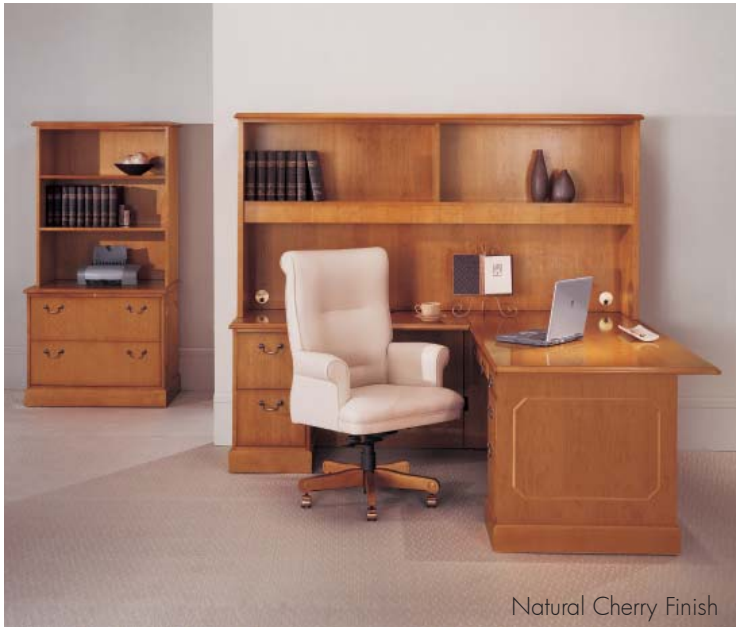

Brogan available in cherry or walnut veneer, eleven finishes, one edge profile and one hardware option.

Natural Cherry Finish

Natural Cherry Finish

Classic Cherry Finish

6'w x 9'd	
Description (Model #)	List
Overhead (BG1572SO)	\$2,220
Credenza (BG2472KC)	\$2,775
Desk (BG3672TD)	\$2,348
Total List Price	\$7,343

11'w x 6'd	
Description (Model #)	List
Overhead (BG1584OO)	\$2,195
BC Overhead (B1836BO)	\$901
Return L (BG2448ELR)	\$1,953
Lateral File (BG3630LF)	\$1,815
Desk R (BG3672RD)	\$2,827
Total List Price	\$9,691