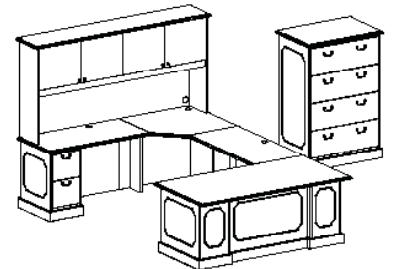

Brogan available in cherry or walnut veneer, eleven finishes, one edge profile and one hardware option.

Natural Cherry Finish

Natural Cherry Finish

Classic Cherry Finish

6'w x 9'd	
Description (Model #)	List
Overhead (BG1572SO)	\$2,220
Credenza (BG2472KC)	\$2,775
Desk (BG3672TD)	\$2,348
Total List Price	\$7,343

11'w x 6'd	
Description (Model #)	List
Overhead (BG1584OO)	\$2,195
BC Overhead (B1836BO)	\$901
Return L (BG2448ELR)	\$1,953
Lateral File (BG3630LF)	\$1,815
Desk R (BG3672RD)	\$2,827
Total List Price	\$9,691