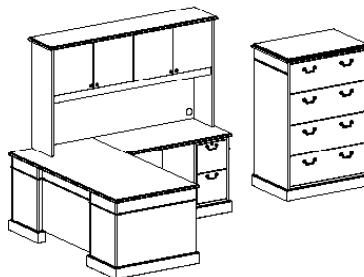

Charleston available in walnut veneer, six finishes, one edge profile and one hardware option.

Windsor Mahogany Finish

Dark Walnut Finish

Royal Walnut Finish

6'w x 9'd	
Description (Model #)	List
Overhead (CH1572SO)	\$2,083
Credenza (CH2472KC)	\$2,041
Desk (CH3672ED)	\$2,210
Total List Price	\$6,334

10'6" w x 6' d	
Description (Model #)	List
Overhead (CH1572SO)	\$2,083
Return R (CH2445ERR)	\$1,503
Lateral File (CH3654LF)	\$2,217
Desk (CH3672LD)	\$1,975
Total List Price	\$7,778

13'w x 8'10" d	
Description (Model #)	List
Overhead (CH1572SO)	\$2,083
Bridge (CH2445EB)	\$780
Pedestal R (CH2472RC)	\$1,859
Table (CH48CTC)	\$1,630
Desk (CH3672LD)	\$1,975
Total List Price	\$8,327