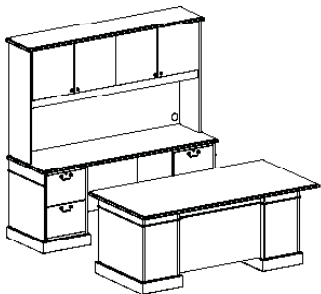

Charleston available in walnut veneer, six finishes, one edge profile and one hardware option.

Windsor Mahogany Finish

Dark Walnut Finish

Royal Walnut Finish

6'w x 9'd	
Description (Model #)	List
Overhead (CH1572SO)	\$2,083
Credenza (CH2472KC)	\$2,041
Desk (CH3672ED)	\$2,210
Total List Price	\$6,334

10'6" w x 6' d	
Description (Model #)	List
Overhead (CH1572SO)	\$2,083
Return R (CH2445ERR)	\$1,503
Lateral File (CH3654LF)	\$2,217
Desk (CH3672LD)	\$1,975
Total List Price	\$7,778

13'w x 8'10" d	
Description (Model #)	List
Overhead (CH1572SO)	\$2,083
Bridge (CH2445EB)	\$780
Pedestal R (CH2472RC)	\$1,859
Table (CH48CTC)	\$1,630
Desk (CH3672LD)	\$1,975
Total List Price	\$8,327