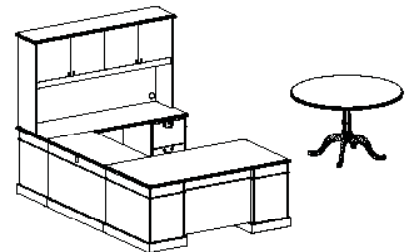

Charleston available in walnut veneer, six finishes, one edge profile and one hardware option.

Windsor Mahogany Finish

Dark Walnut Finish

Royal Walnut Finish

6'w x 9'd	
Description (Model #)	List
Overhead (CH1572SO)	\$2,083
Credenza (CH2472KC)	\$2,041
Desk (CH3672ED)	\$2,210
Total List Price	\$6,334

10'6" w x 6' d	
Description (Model #)	List
Overhead (CH1572SO)	\$2,083
Return R (CH2445ERR)	\$1,503
Lateral File (CH3654LF)	\$2,217
Desk (CH3672LD)	\$1,975
Total List Price	\$7,778

13'w x 8'10" d	
Description (Model #)	List
Overhead (CH1572SO)	\$2,083
Bridge (CH2445EB)	\$780
Pedestal R (CH2472RC)	\$1,859
Table (CH48CTC)	\$1,630
Desk (CH3672LD)	\$1,975
Total List Price	\$8,327