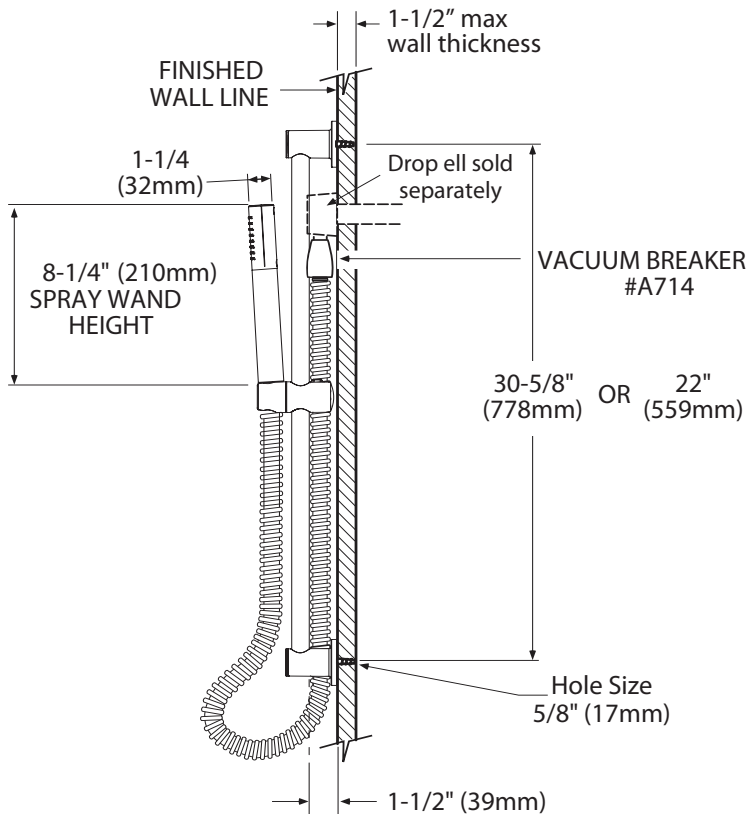

## DESCRIPTION

- Various finishes identified by suffix
- Handheld shower
- 69" double interlock spiral hose (metal)
- Vacuum breaker
- 22" or 30" slide bar with push button height selection

## FLOW

- Designed to deliver 2.5 gpm (9.5L/min) max. at 60 psi

## LEVEL™ Single Function Handshower w/Slide Bar

**Models:** 3887 series (30")  
3885 series (22")

## CRITICAL DIMENSIONS

(DO NOT SCALE)