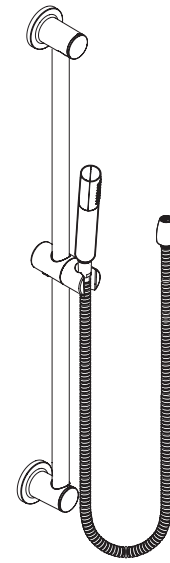

## DESCRIPTION

- Various finishes identified by suffix
- Handheld shower
- 69" double interlock spiral hose (metal)
- Vacuum breaker
- 22" or 30" slide bar with push button height selection

## FLOW

- Designed to deliver 2.5 gpm (9.5L/min) max. at 60 psi

## LEVEL™ Single Function Handshower w/Slide Bar

**Models:** 3887 series (30")  
3885 series (22")