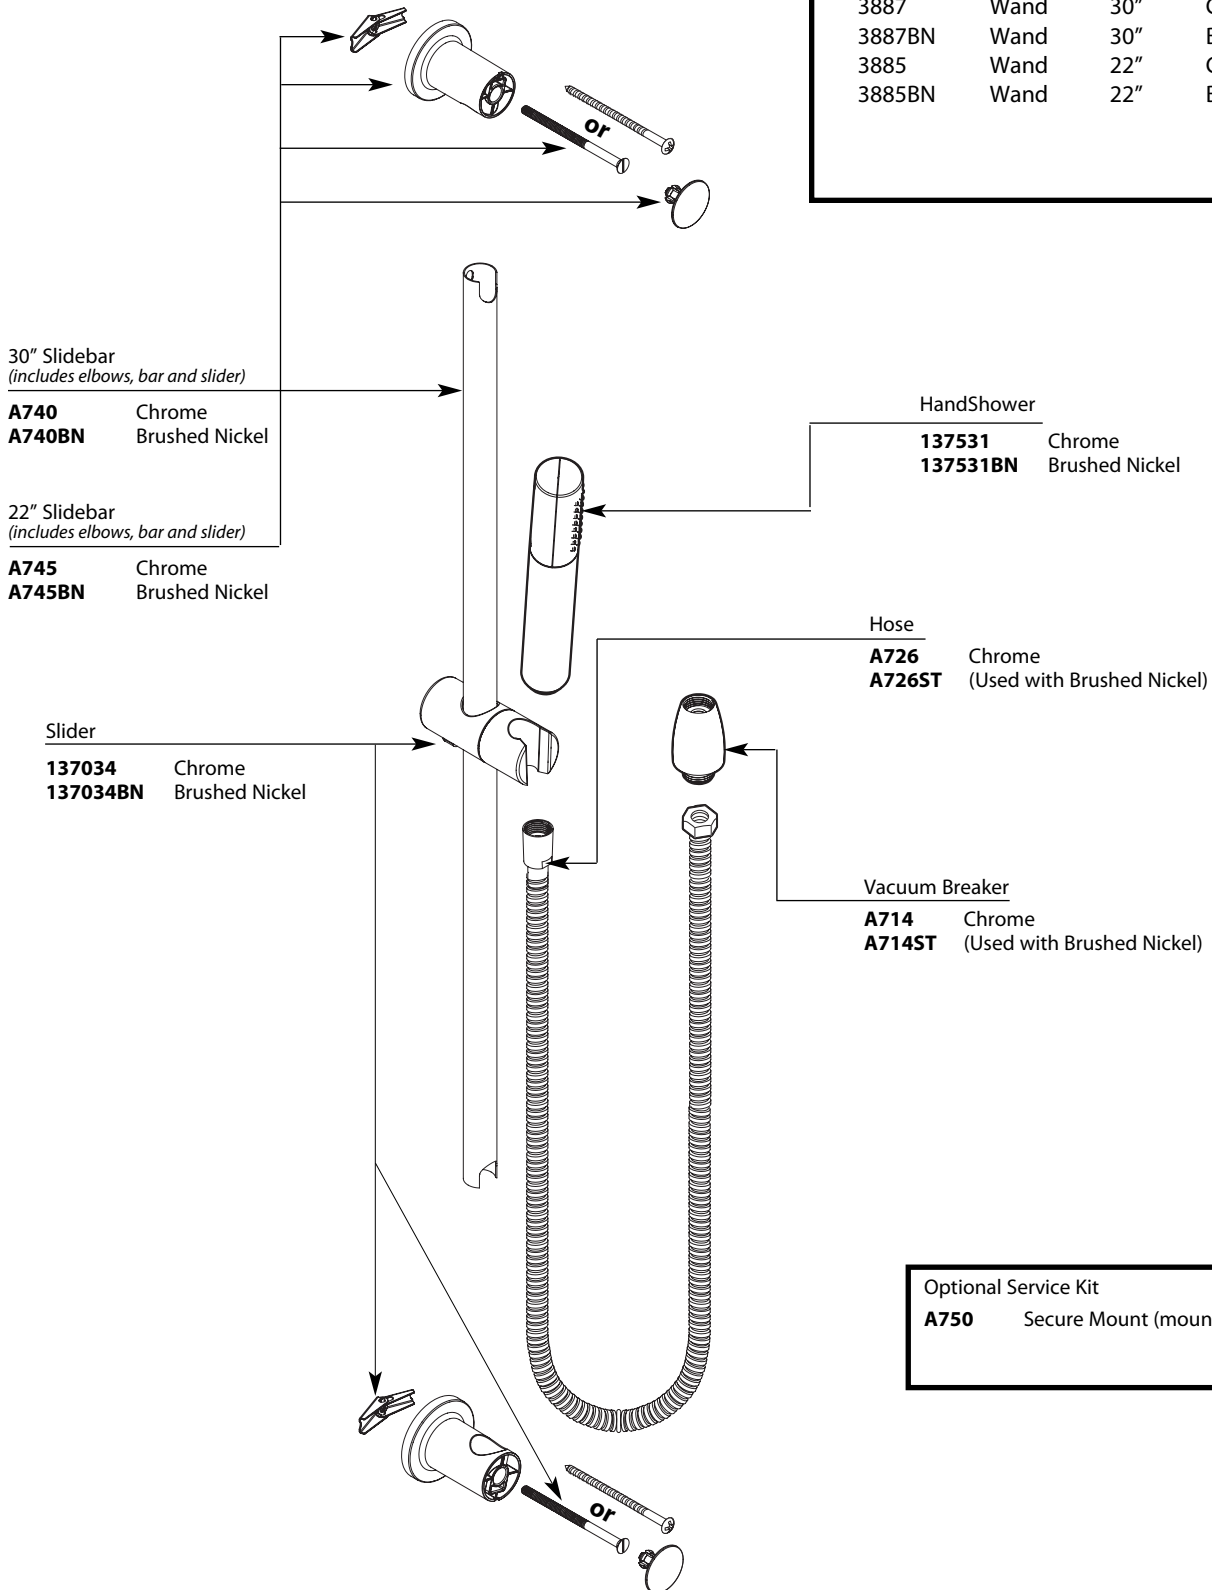

Buy it for looks. Buy it for life.®

Illustrated Parts

Single Function Handshower

MODEL	TYPE	SIZE	FINISH
3887	Wand	30"	Chrome
3887BN	Wand	30"	Brushed Nickel
3885	Wand	22"	Chrome
3885BN	Wand	22"	Brushed Nickel

30" Slidebar
(includes elbows, bar and slider)

A740 Chrome
A740BN Brushed Nickel

22" Slidebar
(includes elbows, bar and slider)

A745 Chrome
A745BN Brushed Nickel

Slider

137034 Chrome
137034BN Brushed Nickel

HandShower

137531 Chrome
137531BN Brushed Nickel

Hose

A726 Chrome
A726ST (Used with Brushed Nickel)

Vacuum Breaker

A714 Chrome
A714ST (Used with Brushed Nickel)

Optional Service Kit

A750 Secure Mount (mounting hardware)