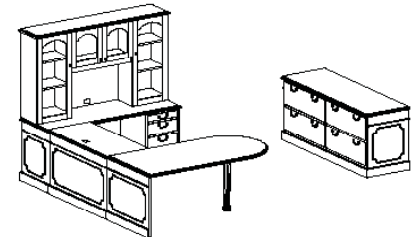

Gala available in walnut veneer, six finishes, one edge profile and three hardware options.

Medium Mohogany Finish

Dark Walnut Finish

Dark Walnut Finish

9'w x 9'd	
Description (Model #)	List per unit
Top (GA15108MBT)	\$699
Bookcase (GA1554MGBC)	\$2,100
Base (GA24108MB)	\$504
File Top (GA24108MTP)	\$932
Lateral File (GA2436MLF)	\$1,940
Cabinet (GA2436MSC)	\$1,598
Desk (GA4284ED)	\$5,254
Total List Price	\$19,167

12'w x 9'd	
Description (Model #)	List per unit
Bookcase (GA1554MBC)	\$1,357
Top (GA1572MCT)	\$579
Overhead (GA1584SO)	\$3,239
Return L (GA2448ELR)	\$2,302
Lateral File (GA2472LFC)	\$3,917
Desk (GA3672RB)	\$3,998
Total List Price	\$16,749