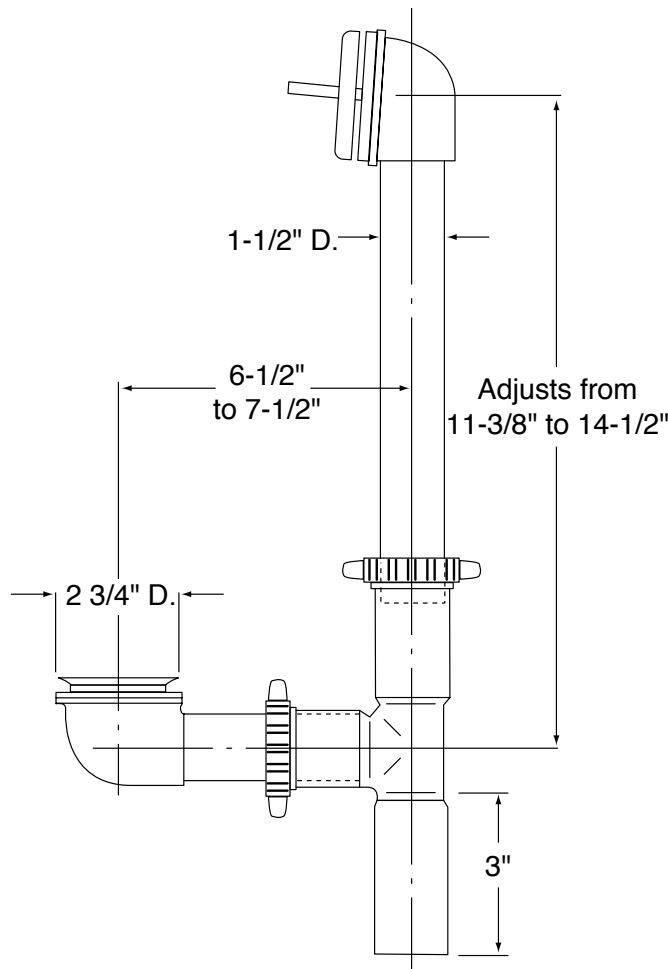

DESCRIPTION

- Trip Lever bath waste with 1-1/2" hi-tee for 14" and 16" tubs
- Black ABS T
- Black PP top and bottom ells
- 1-1/4" waste shoe
- All metal trim
- Removeable grid strainer
- Adjustable trip lever
- Available finishes:
 - Chrome
 - Chrome/LifeShine® Pol. Brass
 - LifeShine® Pol. Brass
 - Platinum
 - Black Opal
 - Satine
 - Nickel
 - Classic Gold

CRITICAL DIMENSIONS

(DO NOT SCALE)