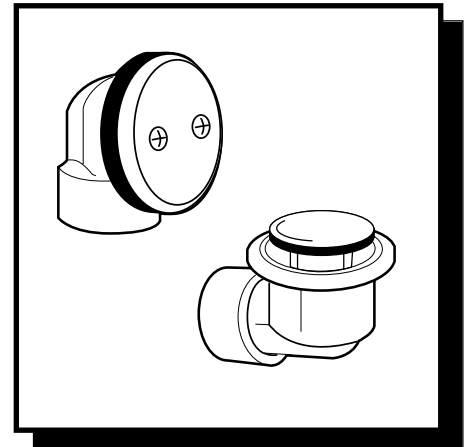

**BATH WASTE
90324, 90324P**

CRITICAL DIMENSIONS

(DO NOT SCALE)