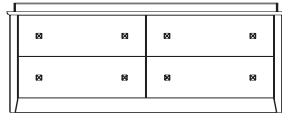

FOUR DRAWER LOWBOY
CO2066DR4
D20 W66 H24