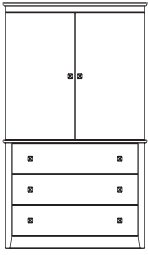

CONTEMPO

- 1 CONTEMPO FEATURES A RICH JEWEL MAHOGANY FINISH AND SATIN NICKEL PULLS. A THREE DRAWER CHEST AND DINING TABLE ADD UTILITY TO GUEST ENVIRONMENTS.
- 2 OPEN TV ARMOIRE FEATURES OPTIONAL PULL-OUT TV SWIVEL SHELF. COORDINATING ROUND END TABLE COMPLETES THE CONTEMPO OFFERING.
- 3 FOR THE BUSINESS TRAVELER, A WRITING DESK WITH PULL-OUT WRITING SHELF AND DRAWER PROVIDES A TEMPORARY WORK SPACE WHILE ON THE ROAD.

SHOWN LEFT:
 NIGHTSTAND
 QUEEN HEADBOARD
 SIX DRAWER DRESSER
 MIRROR
 LUGGAGE BENCH
 TV ARMOIRE

CONTEMPO COLLECTION

ARMOIRE W/TWO
270° SWING DOORS
CO2540ARD
D25 W40 H68

ARMOIRE
WITHOUT DOORS
CO2540ARO
D25 W40 H68

THREE DRAWER
CHEST
CO2540CH3
D25 W40 H30

SIX DRAWER DRESSER
CO2066DR6
D20 W66 H30

MIRROR
CO2845MR
D1.625 W28 H45.3125

HEADBOARD
DOUBLE CO2854DH
D1.25 W54 H28

QUEEN CO2860QH
D1.25 W60 H28

KING CO2878KH
D1.25 W78 H28